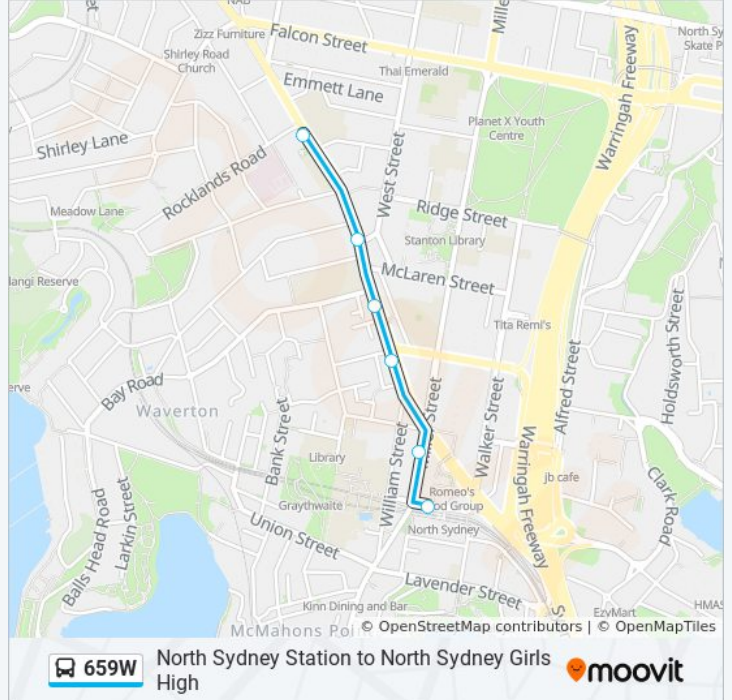

 **659W**

North Sydney Station to North Sydney Girls High

Get The App

The 659W bus line North Sydney Station to North Sydney Girls High has one route. For regular weekdays, their operation hours are:

(1) North Sydney Girls HS: 08:35

Use the Moovit App to find the closest 659W bus station near you and find out when is the next 659W bus arriving.

Direction: North Sydney Girls HS

6 stops

[VIEW LINE SCHEDULE](#)

North Sydney Station, Blue St, Stand B

Victoria Cross, Miller St

Pacific Hwy at Berry St

Pacific Hwy before Bay Rd

Pacific Hwy opp West St

Pacific Hwy opp North Sydney Girls High School

659W bus Time Schedule

North Sydney Girls HS Route Timetable:

Sunday	Not Operational
Monday	08:35
Tuesday	08:35
Wednesday	08:35
Thursday	08:35
Friday	08:35
Saturday	Not Operational

659W bus Info

Direction: North Sydney Girls HS

Stops: 6

Trip Duration: 4 min

Line Summary: