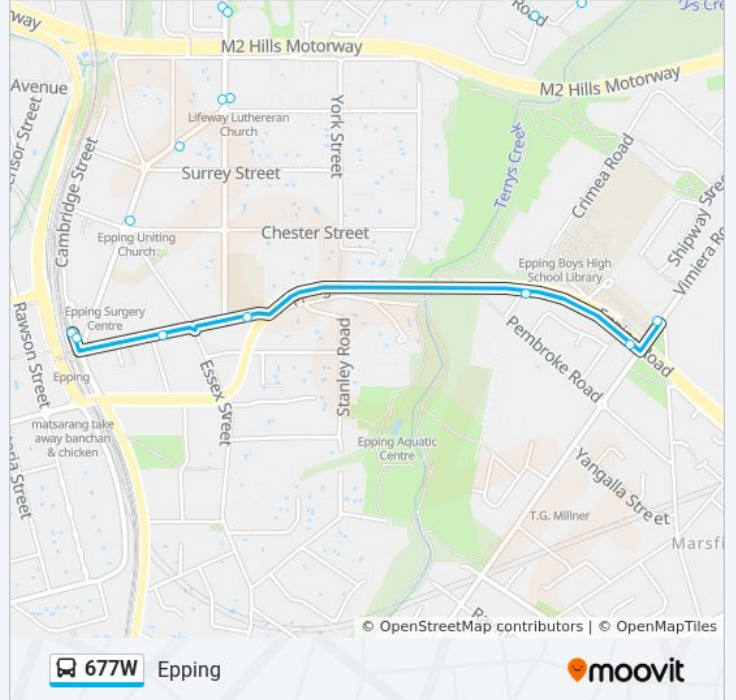

Direction: Epping

36 stops

[VIEW LINE SCHEDULE](#)

Epping Boys High School, Vimiera Rd, Stand B

Epping Rd at Vimiera Rd

Epping Rd at Crimea Rd

Pembroke St after Epping Rd

Pembroke St at Smith St

Epping Station, Cambridge St, Stand B

Norfolk Rd at Oxford St

Norfolk Rd opp Epping Athletic Track

Norfolk Rd opp Grayson Rd

Norfolk Rd at Valley View Cres

Norfolk Rd at Malton Rd

Norfolk Rd at Boundary Rd

Kooloora Melaleuca Villages, Boundary Rd

Boundary Rd after Woods St

Boundary Rd at Watford Cl

Boundary Rd at Malton Rd

North Epping Oval, Boundary Rd

Boundary Rd at Downes St

Eastcote Rd after Boundary Rd

Eastcote Rd after Cornwall St

Eastcote Rd opp Harefield Cl

677W bus Info

Direction: Epping

Stops: 36

Trip Duration: 7 min

Line Summary:

Newton St after Devon St
Newton St opp Howard Pl
Bedford Rd before Waterloo Rd
Waterloo Rd at Woodvale Ave
Waterloo Rd before Harper St
Waterloo Rd at Devon St
Devon St opp Grayson Rd
Grayson Rd opp Holland St
Norfolk Rd opp Devlin Rd
Epping Athletic Track, Norfolk Rd
Norfolk Rd at Dorset St
Oxford St opp Sussex St
Oxford St at Chester St
Epping Station, Cambridge St, Stand A