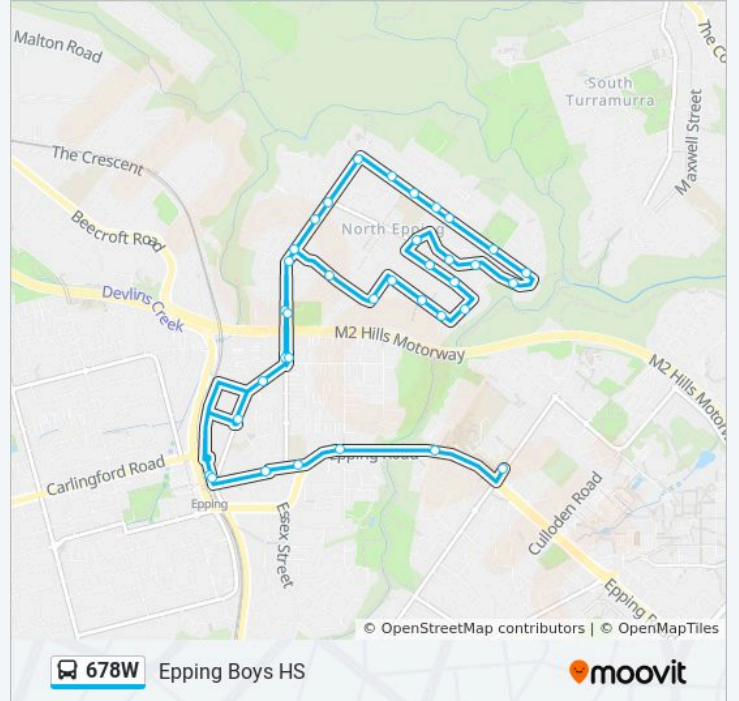

- Epping Station, Cambridge St, Stand B
- Norfolk Rd at Oxford St
- Norfolk Rd opp Epping Athletic Track
- Norfolk Rd opp Grayson Rd
- Norfolk Rd at Valley View Cres
- Norfolk Rd at Malton Rd
- Norfolk Rd at Boundary Rd
- Kooloora Melaleuca Villages, Boundary Rd
- Boundary Rd after Woods St
- Boundary Rd at Watford Cl
- Boundary Rd at Malton Rd
- North Epping Oval, Boundary Rd
- Boundary Rd at Downes St
- Eastcote Rd after Boundary Rd
- Eastcote Rd after Cornwall St
- Eastcote Rd opp Harefield Cl
- Malton Rd at Devon St
- Newton St after Devon St

678W bus Info

Direction: Epping Boys HS

Stops: 36

Trip Duration: 5 min

Line Summary:

Newton St opp Howard Pl
Bedford Rd before Waterloo Rd
Waterloo Rd at Woodvale Ave
Waterloo Rd before Harper St
Waterloo Rd at Devon St
Devon St opp Grayson Rd
Grayson Rd opp Holland St
Norfolk Rd opp Devlin Rd
Epping Athletic Track, Norfolk Rd
Norfolk Rd at Dorset St
Oxford St opp Sussex St
Oxford St at Chester St
Epping Station, Cambridge St, Stand A
Pembroke St at Essex St
Pembroke St after Norfolk Rd
49 Epping Rd
Epping Rd opp Crimea Rd
Epping Boys High School, Vimiera Rd, Stand B