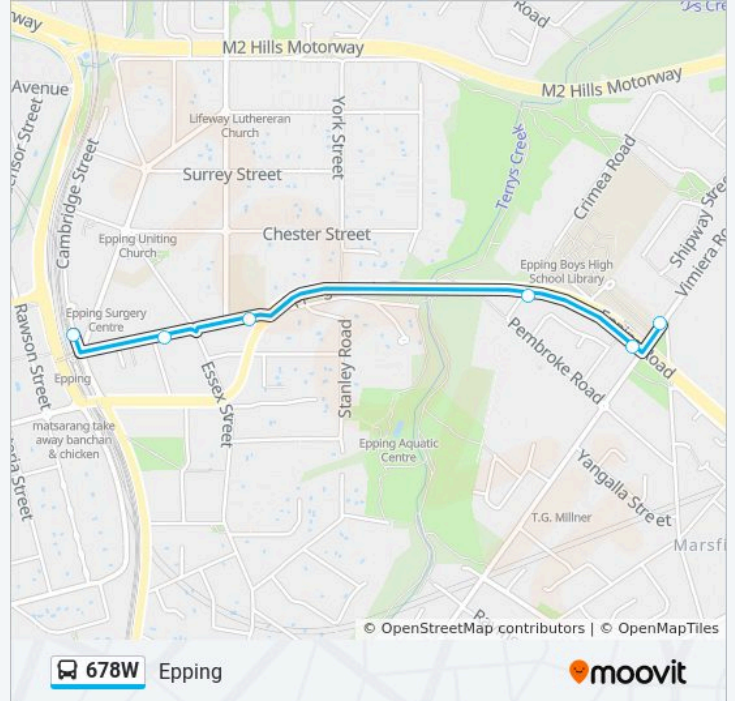

Direction: Epping

6 stops

[VIEW LINE SCHEDULE](#)

Epping Boys High School, Vimiera Rd, Stand B

Epping Rd at Vimiera Rd

Epping Rd at Crimea Rd

Pembroke St after Epping Rd

Pembroke St at Smith St

678W bus Info

Direction: Epping

Stops: 6

Trip Duration: 8 min

Line Summary:

Direction: Epping Boys HS

36 stops

[VIEW LINE SCHEDULE](#)

- Epping Station, Cambridge St, Stand B
- Norfolk Rd at Oxford St
- Norfolk Rd opp Epping Athletic Track
- Norfolk Rd opp Grayson Rd
- Norfolk Rd at Valley View Cres
- Norfolk Rd at Malton Rd
- Norfolk Rd at Boundary Rd
- Kooloora Melaleuca Villages, Boundary Rd
- Boundary Rd after Woods St
- Boundary Rd at Watford Cl
- Boundary Rd at Malton Rd
- North Epping Oval, Boundary Rd
- Boundary Rd at Downes St
- Eastcote Rd after Boundary Rd
- Eastcote Rd after Cornwall St
- Eastcote Rd opp Harefield Cl
- Malton Rd at Devon St
- Newton St after Devon St

678W bus Info

Direction: Epping Boys HS

Stops: 36

Trip Duration: 5 min

Line Summary:

Newton St opp Howard Pl
Bedford Rd before Waterloo Rd
Waterloo Rd at Woodvale Ave
Waterloo Rd before Harper St
Waterloo Rd at Devon St
Devon St opp Grayson Rd
Grayson Rd opp Holland St
Norfolk Rd opp Devlin Rd
Epping Athletic Track, Norfolk Rd
Norfolk Rd at Dorset St
Oxford St opp Sussex St
Oxford St at Chester St
Epping Station, Cambridge St, Stand A
Pembroke St at Essex St
Pembroke St after Norfolk Rd
49 Epping Rd
Epping Rd opp Crimea Rd
Epping Boys High School, Vimiera Rd, Stand B