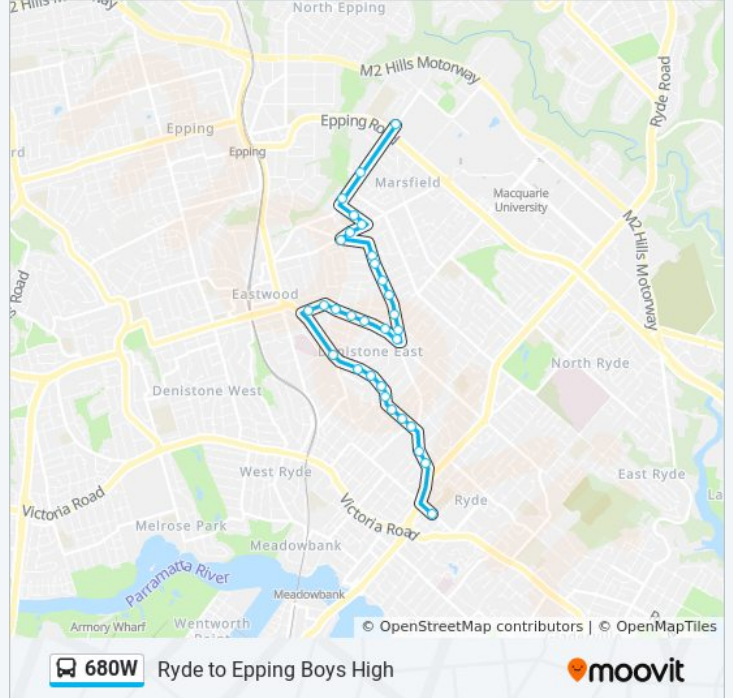

**Direction:** Epping Boys HS

**Stops:** 31

**Trip Duration:** 26 min

**Line Summary:**

North Rd after Sheehan St  
 North Rd at Fonti St  
 North Rd at Threlfall St  
 North Rd opp Rotary Park  
 Balaclava Rd opp Irene Park  
 Balaclava Rd before Lincoln St  
 Eastwood Heights Primary School, Lincoln St  
 Vimiera Rd opp Raymond St  
 Vimiera Rd after Rugby Rd  
 Epping Boys High School, Vimiera Rd, Stand A

**Direction: Ryde**

29 stops

[VIEW LINE SCHEDULE](#)

Epping Boys High School, Vimiera Rd, Stand A  
 Vimiera Rd opp CSIRO Marsfield  
 Vimiera Rd at Rugby Rd  
 Vimiera Rd before Deborah Pl  
 Vimiera Rd after Deborah Pl  
 Rotary Park, North Rd  
 North Rd after Threlfall St  
 North Rd opp Fonti St  
 North Rd before Alison St  
 North Rd at Woorang St  
 North Rd opp Banksia St  
 North Rd after Watts Rd  
 North Rd after Watts Rd  
 Colvin Park, Lovell Rd  
 Denistone East Public School, Lovell Rd  
 Lovell Rd opp Grove St  
 Lovell Rd opp Orange St  
 Lovell Rd at Russell St

**Stops:** 29

**Trip Duration:** 23 min

**Line Summary:**

Lovell Rd at Hollis Ave

Blaxland Rd at Hopetoun Ave

Blaxland Rd opp The Church of Jesus Christ

Blaxland Rd at Birdwood St

Blaxland Rd after Beattie Ave