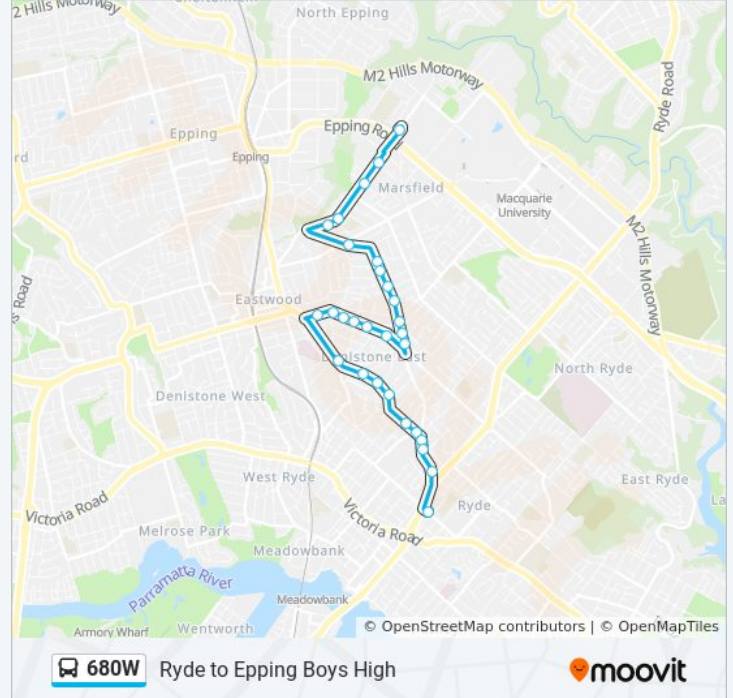

**Direction:** Epping Boys HS

**Stops:** 31

**Trip Duration:** 26 min

**Line Summary:**

North Rd after Sheehan St  
 North Rd at Fonti St  
 North Rd at Threlfall St  
 North Rd opp Rotary Park  
 Balaclava Rd opp Irene Park  
 Balaclava Rd before Lincoln St  
 Eastwood Heights Primary School, Lincoln St  
 Vimiera Rd opp Raymond St  
 Vimiera Rd after Rugby Rd  
 Epping Boys High School, Vimiera Rd, Stand A

**Direction: Ryde**

29 stops

[VIEW LINE SCHEDULE](#)

Epping Boys High School, Vimiera Rd, Stand A  
 Vimiera Rd opp CSIRO Marsfield  
 Vimiera Rd at Rugby Rd  
 Vimiera Rd before Deborah Pl  
 Vimiera Rd after Deborah Pl  
 Rotary Park, North Rd  
 North Rd after Threlfall St  
 North Rd opp Fonti St  
 North Rd before Alison St  
 North Rd at Woorang St  
 North Rd opp Banksia St  
 North Rd after Watts Rd  
 North Rd after Watts Rd  
 Colvin Park, Lovell Rd  
 Denistone East Public School, Lovell Rd  
 Lovell Rd opp Grove St  
 Lovell Rd opp Orange St  
 Lovell Rd at Russell St

**Stops:** 29

**Trip Duration:** 23 min

**Line Summary:**

Lovell Rd at Hollis Ave

Blaxland Rd at Hopetoun Ave

Blaxland Rd opp The Church of Jesus Christ

Blaxland Rd at Birdwood St

Blaxland Rd after Beattie Ave

Blaxland Rd after Reservoir Lane

Blaxland Rd opp Melville St

S. Antonio Da Padova Nursing Home, Blaxland Rd

Blaxland Rd opp Northern Sydney TAFE

Blaxland Rd opp Ryde Fire Station

Top Ryde City Shopping Centre, Blaxland Rd