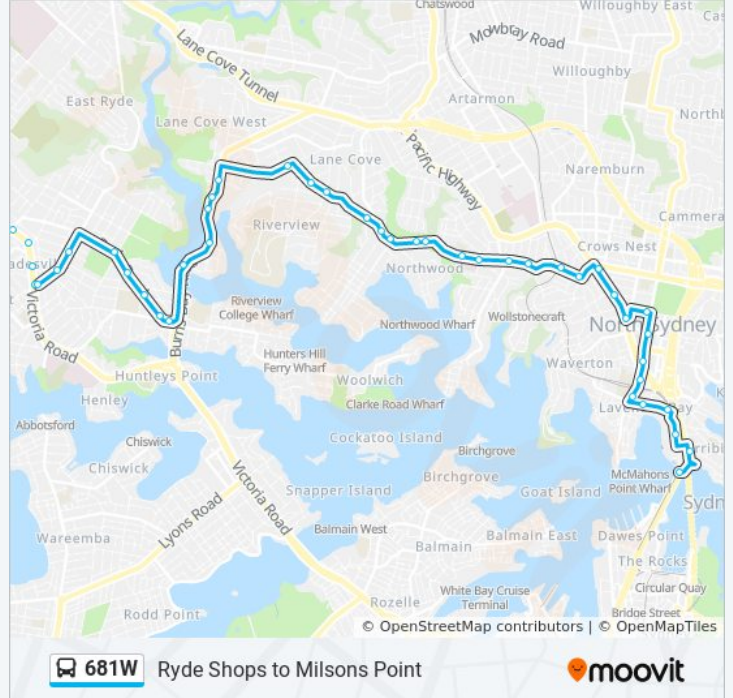

Ryde Rd opp St Joseph's College

Ryde Rd opp Gladesville Rd

Gladesville Rd before Joubert St North

Cunninghams Reach, Burns Bay Rd

Burns Bay Rd opp View St

337 Burns Bay Rd

Burns Bay Rd opp Waterview Dr

681W bus Time Schedule

Milsons Point Route Timetable:

Sunday	Not Operational
Monday	06:58 - 07:06
Tuesday	06:58 - 07:06
Wednesday	06:58 - 07:06
Thursday	06:58 - 07:06
Friday	06:58 - 07:06
Saturday	Not Operational

681W bus Info

Direction: Milsons Point

Stops: 49

Trip Duration: 48 min

Line Summary:

- Burns Bay Rd at Cope St
- Bridge St after Ross Smith Pde
- River Rd West at Fox St
- River Rd West at Tambourine Bay Rd
- River Rd West opp William Edward St
- Northwood Rd opp Kenneth St
- Northwood Rd at McMahons Rd
- Lane Cove Country Club, River Rd
- Bushland Park, River Rd
- Greenwich Public School, River Rd
- River Rd at St Vincents Rd
- River Rd at Portview Rd
- River Rd opp Eastview St
- River Rd before Christie St
- River Rd at Shirley Rd
- Pacific Hwy after Falcon St
- North Sydney Girls High School, Pacific Hwy
- Pacific Hwy at West St
- Miller St after McLaren St
- Victoria Cross Station, Miller St, Stand F
- Miller St before Blue St
- Blues Point Rd before Lavender St
- Lavender St before Walker St
- Lavender St opp Cliff St
- Milsons Point Station, Alfred St Sth
- Broughton St at Pitt St
- Olympic Dr before Alfred St

Direction: Ryde

50 stops

[VIEW LINE SCHEDULE](#)

Fitzroy St at Alfred St

Alfred St Sth opp Milsons Point Station

681W bus Time Schedule

Ryde Route Timetable:

Sunday	Not Operational
Monday	15:25 - 15:43
Tuesday	15:25 - 15:43