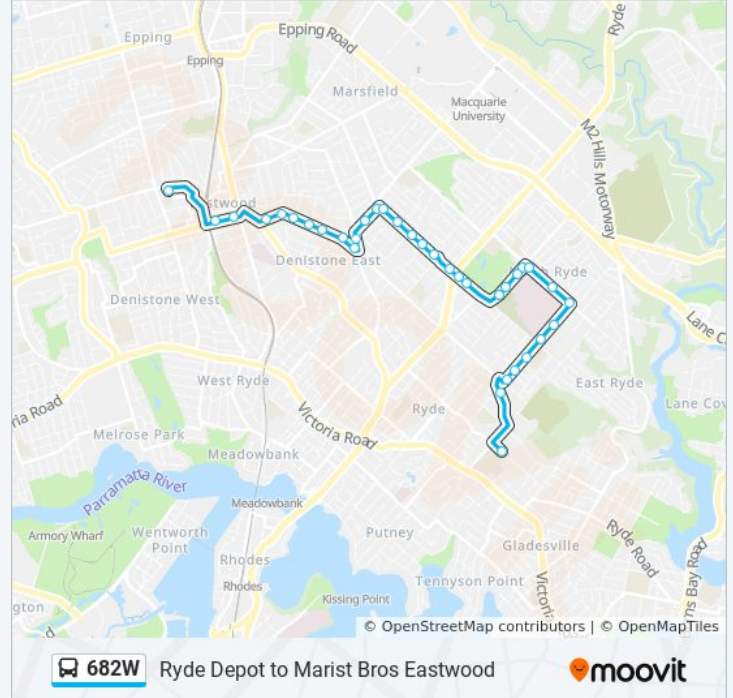

Bridge Rd at Patricia St

Bridge Rd after Brendon St

Bridge Rd at Flinders Rd

Bridge Rd at Eastview Ave

Twin Rd opp Bond St

North Ryde Golf Club, Twin Rd

Wicks Rd after Twin Rd

26 Wicks Rd

Wicks Rd opp Macquarie Hospital

Wicks Rd before Coxs Rd

Coxs Rd at Ryrie St

Coxs Rd after Blamey St

Coxs Rd opp Badajoz Rd

Badajoz Rd opp Macquarie Hospital

Badajoz Rd opp Arndell School

Badajoz Rd opp Nerang St

Badajoz Rd after Callaghan St

Badajoz Rd before Quarry Rd

Pidding Park, Pidding Rd

Buffalo Rd after Cressy Rd

682W bus time schedules and route maps are available in an offline PDF at moovitapp.com. Use the [Moovit App](#) to see live bus times, train schedule or subway schedule, and step-by-step directions for all public transit in Sydney.

[About Moovit](#) • [MaaS Solutions](#) • [Supported Countries](#) • [Mooviter Community](#)

© 2024 Moovit - All Rights Reserved

Check Live Arrival Times