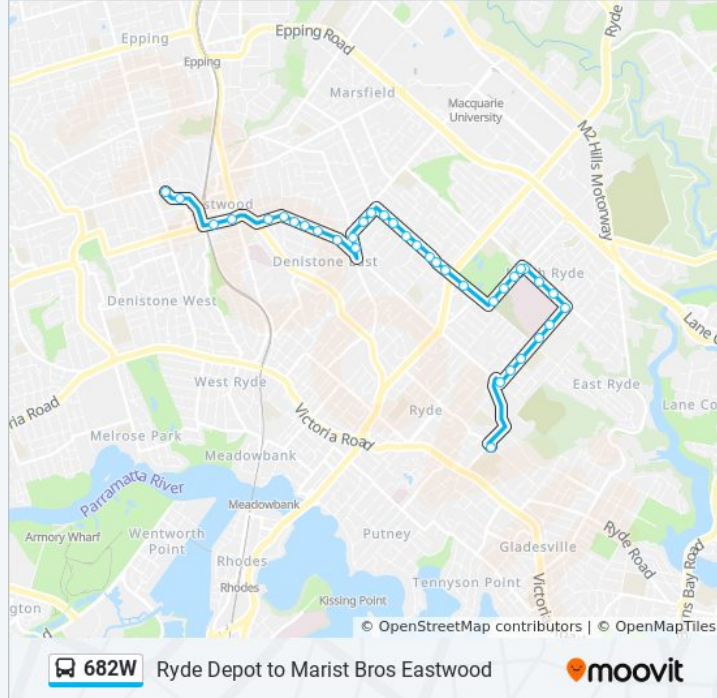

Stops: 36

Trip Duration: 30 min

Line Summary:

Tallwood Ave after Bridge Rd

21 Tallwood Ave

North Rd after Watts Rd

North Rd after Watts Rd

Colvin Park, Lovell Rd

Denistone East Public School, Lovell Rd

Lovell Rd opp Grove St

Lovell Rd opp Orange St

Lovell Rd at Russell St

Lovell Rd at Hollis Ave

First Ave after Ryedale Rd

First Ave before East Pde

St Kevin's Primary School, Hillview Rd

Marist College, Hillview Rd

Direction: Ryde Depot

35 stops

[VIEW LINE SCHEDULE](#)

Marist College, Hillview Rd

First Ave after East Pde

First Ave before Ryedale Rd

Lovell Rd after Blaxland Rd

682W bus Info

Direction: Ryde Depot

Stops: 35

Trip Duration: 30 min

Line Summary:

Bridge Rd at Patricia St

Bridge Rd after Brendon St

Bridge Rd at Flinders Rd