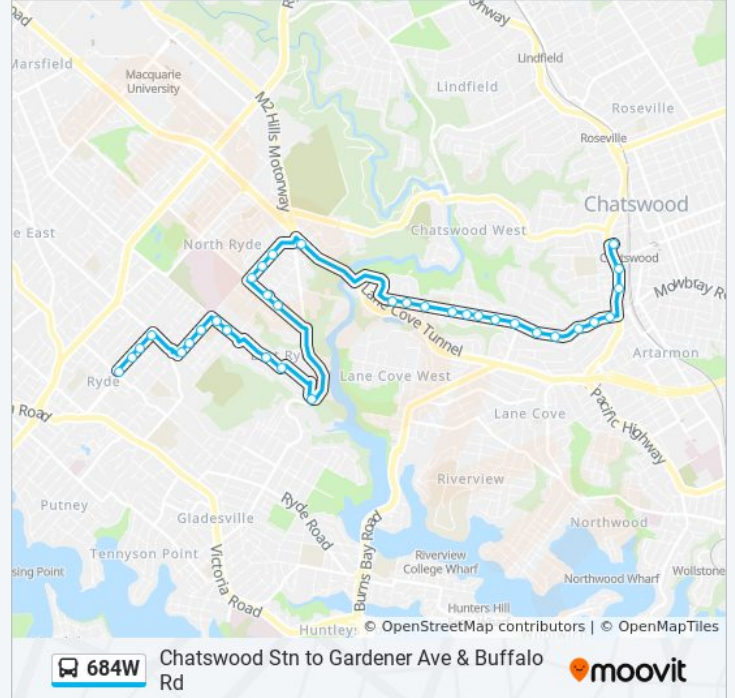

 **684W**

Chatswood Stn to Gardener Ave & Buffalo Rd

Get The App

The 684W bus line Chatswood Stn to Gardener Ave & Buffalo Rd has one route. For regular weekdays, their operation hours are:

(1) Ryde-Buffero Rd: 15:35

Use the Moovit App to find the closest 684W bus station near you and find out when is the next 684W bus arriving.

Direction: Ryde-Buffero Rd

34 stops

[VIEW LINE SCHEDULE](#)

Chatswood Station, Victoria Ave, Stand E
Pacific Hwy at Ellis St
Pacific Hwy at Gordon Ave
Chatswood South Uniting Church, Mowbray Rd
Mowbray Rd at Lynvale Cl
Mowbray Rd before Ralston St
Mowbray Rd at Roslyn St
Mowbray Rd opp Dalrymple Ave
Mowbray Rd after Centennial Ave
Mowbray Rd opp West Chatswood Library
Mowbray Rd at Girraween Ave
Mowbray Rd at Mindarie St
Mowbray Rd at Hatfield St
Mowbray Rd opp Mowbray Public School
Mowbray Rd opp Hinkler Cres
Mowbray Rd opp Fitzsimmons Ave
Epping Rd before Pittwater Rd
Blenheim Rd opp Edmondson St
Blenheim Rd after Jopling St
North Ryde Shops, Blenheim Rd
Coxs Rd at Cressy Rd

Stops: 34

Trip Duration: 36 min

Line Summary:

Coxs Rd opp Shaw St

Rene St at McCallum Ave

Lumsdaine Ave at Elliott Ave

Elliott Ave before Sager Pl

Twin Rd at John Miller St

Ryde East Public School, Twin Rd

Badajoz Rd opp Nerang St

Badajoz Rd after Callaghan St

Badajoz Rd before Quarry Rd

Gardener Ave at Quarry Rd

Gardener Ave at Bidgee Rd

Gardener Ave opp Jones St

Gardener Ave before Buffalo Rd