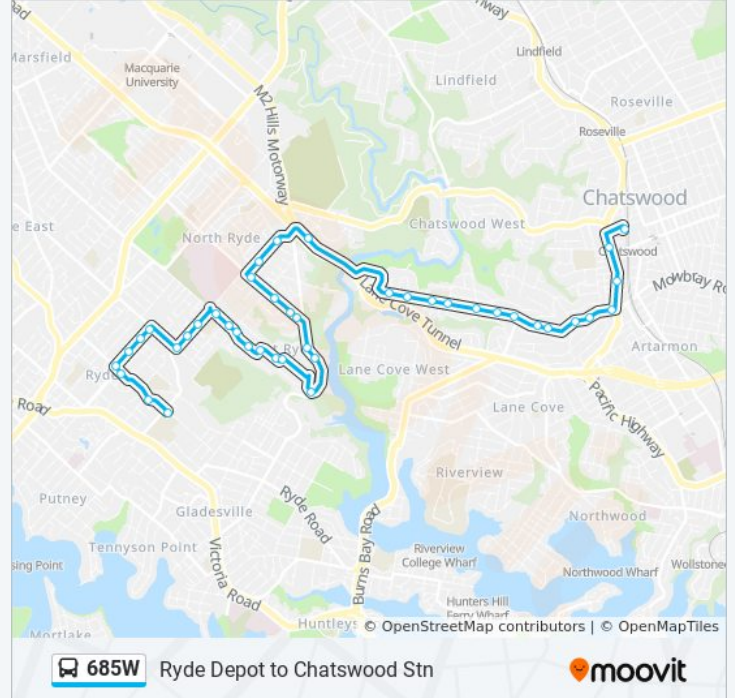

Coxs Rd after Shaw St

Coxs Rd opp Jopling St

Blenheim Rd after Cutler Pde

Blenheim Rd opp Clarence St

Epping Rd at Rivett Rd

Mowbray Rd at Fitzsimmons Ave

Mowbray Rd at Hinkler Cres

Mowbray Public School, Mowbray Rd

Mowbray Rd before Hatfield St

Mowbray Rd opp Girraween Ave

West Chatswood Library, Mowbray Rd

Mowbray Rd before Centennial Ave

Mowbray Rd at Dalrymple Ave

Mowbray Rd opp Roslyn St

Mowbray Rd at Beaconsfield Rd

Mowbray Rd opp Lynvale Cl

Mowbray Rd opp Chatswood South Uniting Church

Pacific Hwy at Sutherland Rd

Chatswood Public School, Pacific Hwy

Chatswood Station, Railway St, Stand H

685W bus time schedules and route maps are available in an offline PDF at moovitapp.com. Use the Moovit App to see live bus times, train schedule or subway schedule, and step-by-step directions for all public transit in Sydney.

© 2024 Moovit - All Rights Reserved