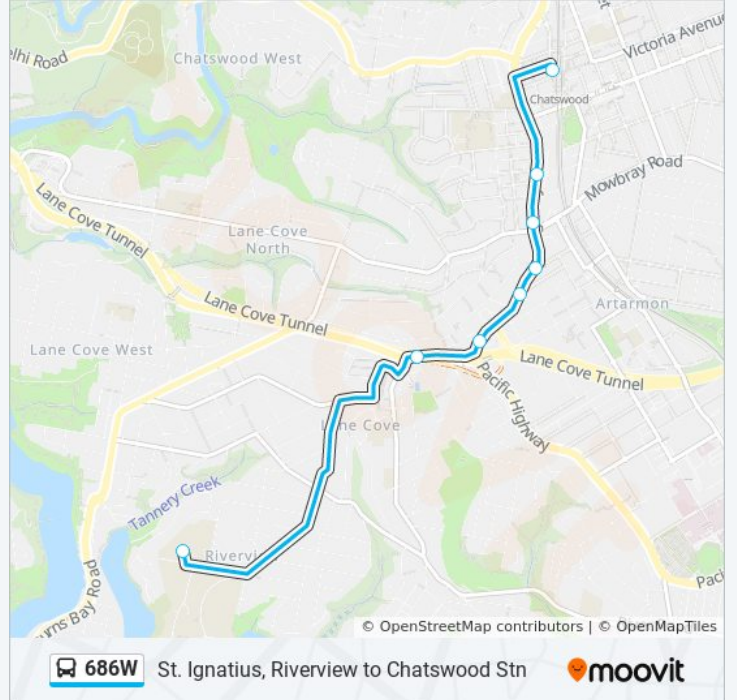

 **686W**

St. Ignatius, Riverview to Chatswood Stn

Get The App

The 686W bus line St. Ignatius, Riverview to Chatswood Stn has one route. For regular weekdays, their operation hours are:

(1) Chatswood: 15:38

Use the Moovit App to find the closest 686W bus station near you and find out when is the next 686W bus arriving.

Direction: Chatswood

8 stops

[VIEW LINE SCHEDULE](#)

St Ignatius' College, School Grounds, Regis Dr
Lane Cove Interchange, Longueville Rd, Stand B
Pacific Hwy at Burley St
Pacific Hwy opp Eric Rd
Pacific Hwy opp Palmer St
Pacific Hwy after Mowbray Rd
Pacific Hwy at Sutherland Rd
Chatswood Station, Railway St, Stand H

686W bus Time Schedule

Chatswood Route Timetable:

Sunday	Not Operational
Monday	15:38
Tuesday	15:38
Wednesday	15:38
Thursday	15:38
Friday	15:38
Saturday	Not Operational

686W bus Info

Direction: Chatswood

Stops: 8

Trip Duration: 18 min

Line Summary:

686W bus time schedules and route maps are available in an offline PDF at moovitapp.com. Use the Moovit App to see live bus times, train schedule or subway schedule, and step-by-step directions for all public transit in Sydney.