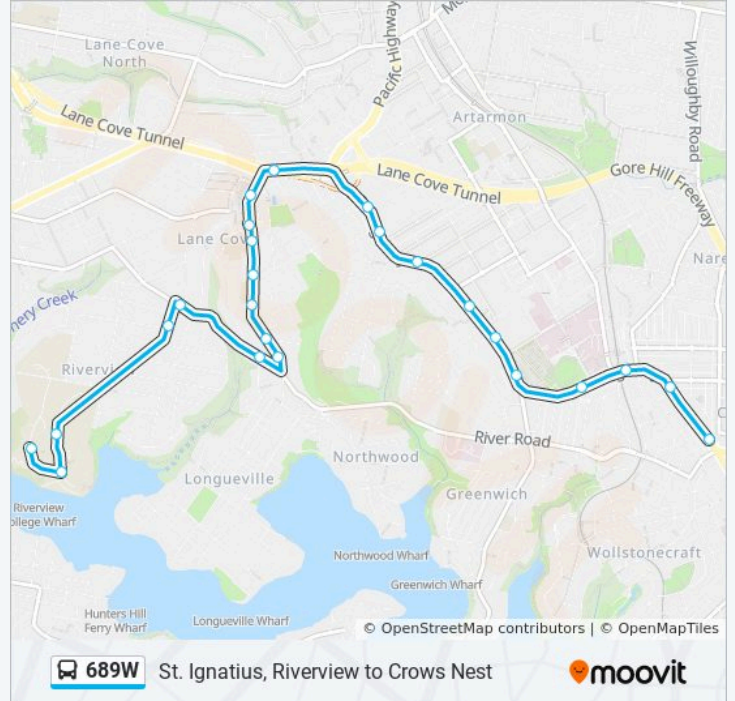

Pacific Hwy before Reserve Rd

St Leonards Station, Pacific Hwy, Stand A

Pacific Hwy after Albany St

Pacific Hwy before Falcon St

689W bus time schedules and route maps are available in an offline PDF at moovitapp.com. Use the Moovit App to see live bus times, train schedule or subway schedule, and step-by-step directions for all public transit in Sydney.

© 2024 Moovit - All Rights Reserved