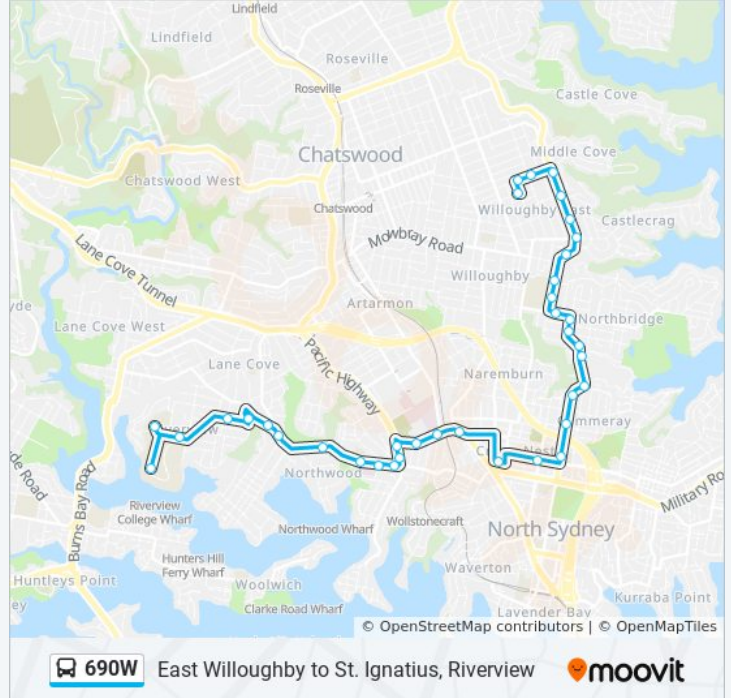

Strathallen Ave after Sailors Bay Rd

Strathallen Ave at Baroona Rd

Strathallen Ave at Marana Rd

Strathallen Ave at Cliff Ave

Miller St after The Boulevarde

Cammeray Public School, Miller St

Miller St opp Abbott St

Miller St before Ernest St

Ernest St at West St

Crows Nest, Burlington St, Stand C

Pacific Hwy before Christie St

St Leonards Station, Pacific Hwy, Stand B

Pacific Hwy opp Gore Hill Oval

Greenwich Rd opp Bellevue Ave

Greenwich Rd at Anglo Rd

River Rd before Stella Vista Pl

River Rd at St Vincents Rd

Greenwich Hospital, River Rd

River Rd opp Lane Cove Country Club

Longueville Rd at Kenneth St

River Rd West at William Edward St

Warraroon Rd opp Yallabee Rd

Yallabee Rd opp Wangalla Rd

Riverview St opp Warilla Pl

St Ignatius' College, School Grounds, Regis Dr

St Ignatius' College, School Grounds, Gorman Field

690W bus time schedules and route maps are available in an offline PDF at moovitapp.com. Use the Moovit App to see live bus times, train schedule or subway schedule, and step-by-step directions for all public transit in Sydney.

© 2024 Moovit - All Rights Reserved