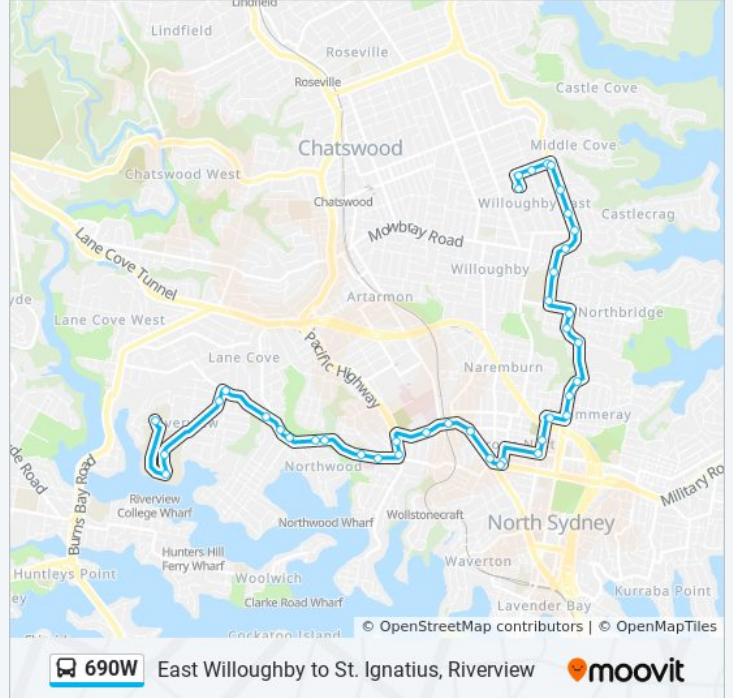

Greenwich Public School, River Rd

River Rd at St Vincents Rd

Greenwich Rd at Bellevue Ave

Pacific Hwy before Reserve Rd

St Leonards Station, Pacific Hwy, Stand A

Pacific Hwy after Albany St

Pacific Hwy before Falcon St

690W bus Info

Direction: East Willoughby

Stops: 39

Trip Duration: 37 min

Line Summary:

Amherst St after West St

Miller St at Abbott St

Miller St opp Cammeray Public School

Eastern Valley Way at Edinburgh Rd

Eastern Valley Way before Sunnyside Cres

Eastern Valley Way at Robert St

Eastern Valley Way at McClelland St

McClelland St after Eastern Valley Way

Willoughby Park Centre, McClelland St

McClelland St at First Ave

Stan St near Willoughby Bus Depot

Direction: St. Ignatius Senior

37 stops

[VIEW LINE SCHEDULE](#)

Stan St opp Willoughby Bus Depot

McClelland St opp First Ave

McClelland St opp Willoughby Park Centre