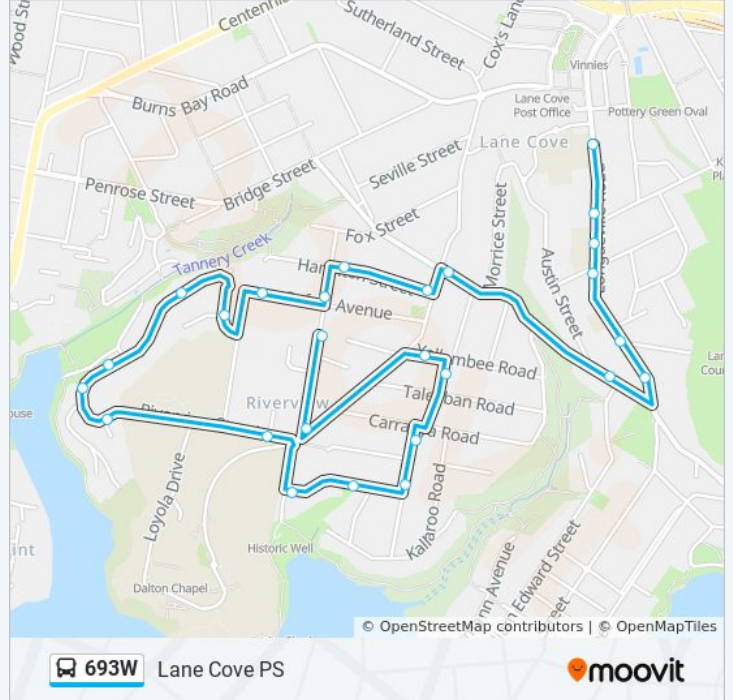

26 stops

[VIEW LINE SCHEDULE](#)

- Pengilly St before Yalanga Pl
- Pengilly St at Tambourine Bay Rd
- Yallambee Rd at Tambourine Bay Rd
- Wangalla Rd after Yallambee Rd
- Romani Ave at Carranya Rd
- Romani Ave opp Miramont Ave
- Miramont Ave after Surada Ave
- Miramont Ave at Tambourine Bay Rd
- Riverview St opp Warilla Pl
- Riverview St at Warruga Pl
- Riverview St after Coonah Pde
- Riverview St before Kooyong Rd
- 112 Riverview St
- Riverview St opp Aminya Pl
- Sofala Ave at College Rd South
- Pengilly St at Sofala Ave
- Hamilton St after Pengilly Ave
- River Shops, Hamilton St

Stops: 26

Trip Duration: 20 min

Line Summary:

River Rd West at Tambourine Bay Rd

River Rd West opp William Edward St

Longueville Rd after River Rd West

Currumbena Public School, Longueville Rd

Longueville Rd at Alpha Rd

St Michael's Primary School, Longueville Rd

Longueville Rd opp St Michael's Parish

Lane Cove Public School, Longueville Rd

Direction: St. Ignatius Senior

25 stops

[VIEW LINE SCHEDULE](#)

Currumbena Public School, Longueville Rd