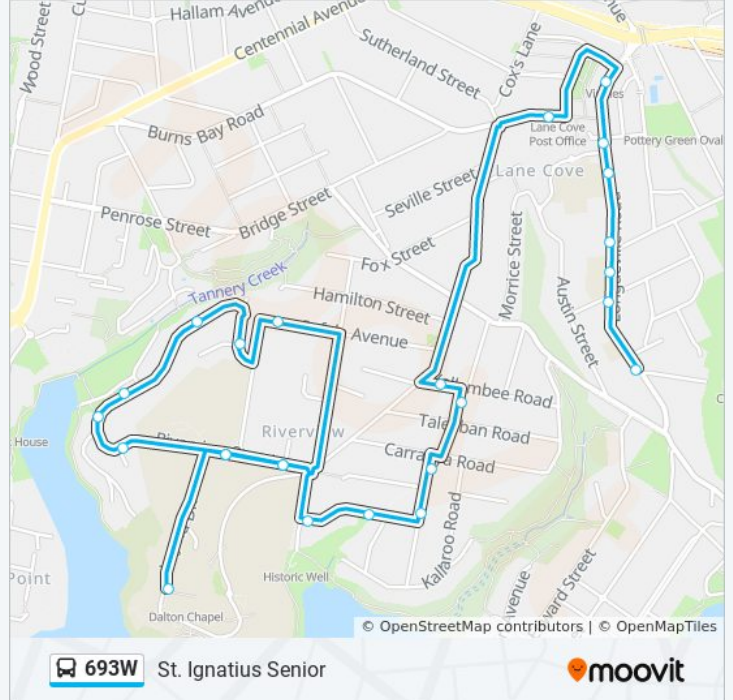

Stops: 26

Trip Duration: 20 min

Line Summary:

River Rd West at Tambourine Bay Rd

River Rd West opp William Edward St

Longueville Rd after River Rd West

Currumbena Public School, Longueville Rd

Longueville Rd at Alpha Rd

Riverview St opp Warilla Pl

Riverview St before Loyola Dr

Riverview St at Warruga Pl

Riverview St after Coonah Pde

693W bus Time Schedule

St. Ignatius Senior Route Timetable:

Sunday	Not Operational
Monday	15:05
Tuesday	15:05
Wednesday	15:05
Thursday	15:05
Friday	15:05
Saturday	Not Operational

693W bus Info

Direction: St. Ignatius Senior

Stops: 25

Trip Duration: 30 min

Line Summary:

Riverview St before Kooyong Rd

112 Riverview St

Riverview St opp Aminya Pl

Sofala Ave at College Rd South

Riverview St opp Warilla Pl

Riverview St before Loyola Dr

St Ignatius' College, School Grounds, Gorman Field

693W bus time schedules and route maps are available in an offline PDF at moovitapp.com. Use the Moovit App to see live bus times, train schedule or subway schedule, and step-by-step directions for all public transit in Sydney.