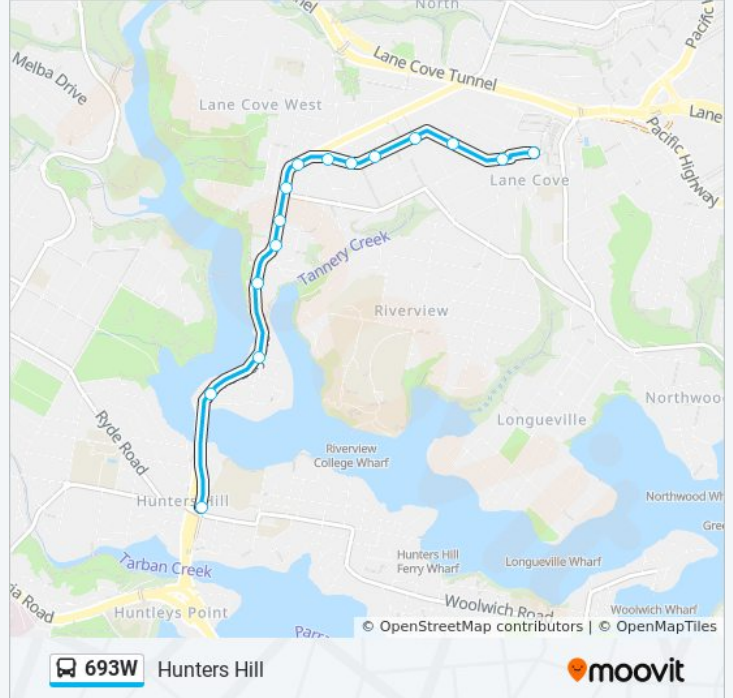

Use the Moovit App to find the closest 693W bus station near you and find out when is the next 693W bus arriving.

Direction: Hunters Hill

15 stops

[VIEW LINE SCHEDULE](#)

Burns Bay Rd opp Lane Cove Post Office

Sunday	Not Operational
Monday	08:25
Tuesday	08:25
Wednesday	08:25
Thursday	08:25
Friday	08:25
Saturday	Not Operational

693W bus Info

Direction: Hunters Hill

Stops: 15

Trip Duration: 9 min

Line Summary:

Direction: Lane Cove PS

26 stops

[VIEW LINE SCHEDULE](#)

- Pengilly St before Yalanga Pl
- Pengilly St at Tambourine Bay Rd
- Yallambee Rd at Tambourine Bay Rd
- Wangalla Rd after Yallambee Rd
- Romani Ave at Carranya Rd
- Romani Ave opp Miramont Ave
- Miramont Ave after Surada Ave
- Miramont Ave at Tambourine Bay Rd
- Riverview St opp Warilla Pl
- Riverview St at Warruga Pl
- Riverview St after Coonah Pde
- Riverview St before Kooyong Rd
- 112 Riverview St
- Riverview St opp Aminya Pl
- Sofala Ave at College Rd South
- Pengilly St at Sofala Ave
- Hamilton St after Pengilly Ave
- River Shops, Hamilton St

Stops: 26

Trip Duration: 20 min

Line Summary:

River Rd West at Tambourine Bay Rd

River Rd West opp William Edward St

Longueville Rd after River Rd West

Currumbena Public School, Longueville Rd

Longueville Rd at Alpha Rd