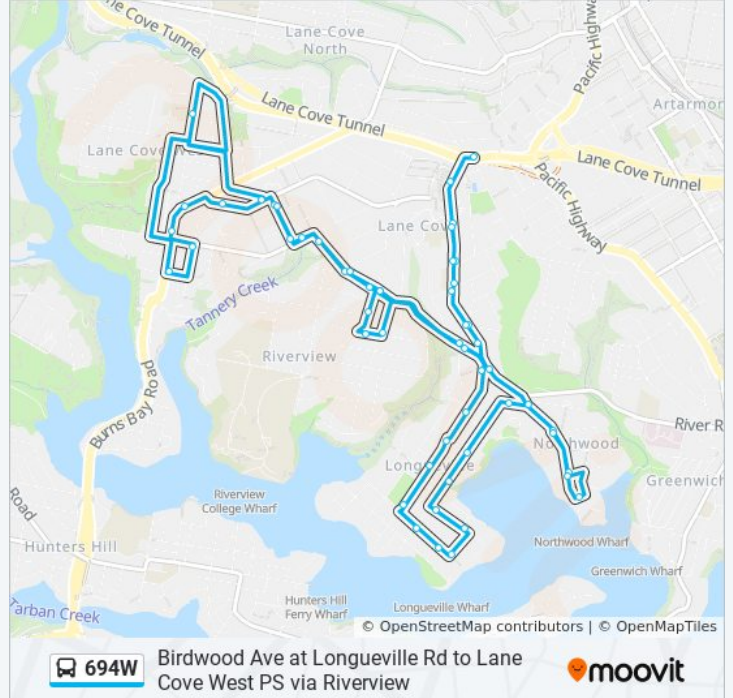

53 stops

[VIEW LINE SCHEDULE](#)

- Longueville Rd opp Lane Cove Public School
- St Michael's Parish, Longueville Rd
- Longueville Rd opp St Michael's Primary School
- Longueville Rd opp Currambena Public School
- Northwood Rd opp Kenneth St
- Northwood Rd at Fleming St
- Northwood Rd at Upper Cliff Rd
- Northwood Rd at Cliff Rd
- Point Rd at Northwood Rd
- Northwood Rd opp Cliff Rd
- Northwood Rd opp Upper Cliff Rd
- Arabella St before Woodford St
- Arabella St opp Christina St
- Arabella St opp Cowper St
- Lucretia Ave after Arabella St
- Lucretia Ave at Wilson Lane
- Poole St at Stuart St
- Stuart St opp Poole St
- Stuart St at Arabella St
- Kingsford Smith Oval, Kenneth St
- Kenneth St at Cowper St

**Stops:** 53

**Trip Duration:** 47 min

**Line Summary:**

Kenneth St at Christina St  
 Kenneth St at New St  
 Central Park, Kenneth St  
 River Rd West at William Edward St  
 River Rd West at Tambourine Bay Rd  
 River Rd West at Fox St  
 River Rd West before Bridge St  
 Ross Smith Pde at Bridge St  
 Ross Smith Pde after Matthews Ave  
 Lane Cove West Public School, Cullen St  
 Cope St opp Caroline Chisholm Aged Care Facility  
 Cope St at Penrose St  
 Burns Bay Rd after Penrose St  
 Burns Bay Rd at Cullen St  
 Burns Bay Rd after Centennial Ave  
 Burns Bay Rd at Fig Tree St  
 Ross Smith Pde at Matthews Ave  
 Bridge St after Ross Smith Pde  
 River Rd West at Fox St  
 River Rd West at Tambourine Bay Rd  
 Wangalla Rd at Yallambee Rd  
 Yallambee Rd before Tambourine Bay Rd  
 Marjorie York Park, Tambourine Bay Rd  
 River Rd West at Tambourine Bay Rd  
 River Rd West opp William Edward St  
 Longueville Rd after River Rd West  
 Currambena Public School, Longueville Rd  
 Longueville Rd at Alpha Rd  
 Longueville Rd opp St Michael's Parish  
 Lane Cove Public School, Longueville Rd  
 Longueville Rd before Birdwood Ave  
 Lane Cove Interchange, Longueville Rd, Stand B