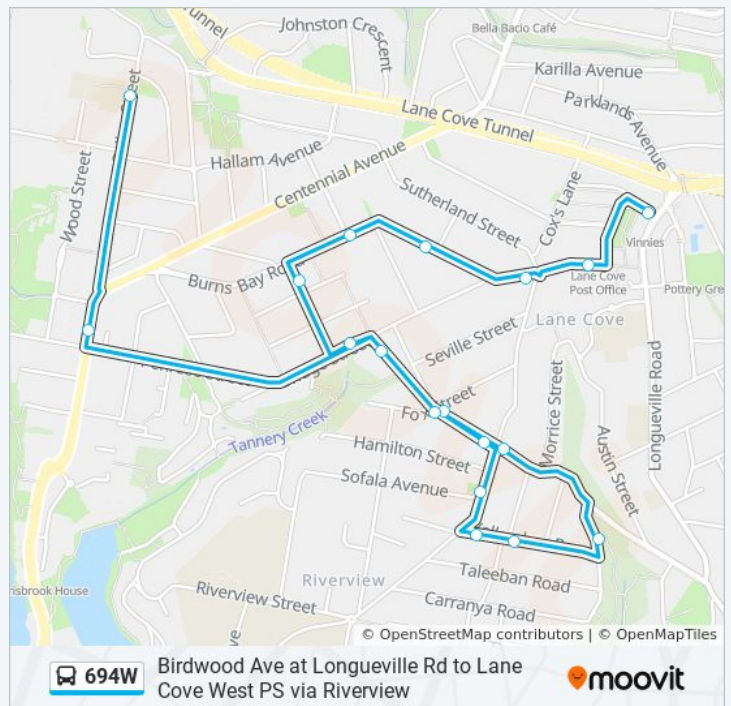

River Rd West at Tambourine Bay Rd

River Rd West at Fox St

River Rd West before Bridge St

Burns Bay Rd after Penrose St

Lane Cove West Public School, Cullen St

## 694W bus Time Schedule

Lane Cove West PS Route Timetable:

Sunday	Not Operational
Monday	09:02
Tuesday	09:02
Wednesday	09:02
Thursday	09:02
Friday	09:02
Saturday	Not Operational

## 694W bus Info

**Direction:** Lane Cove West PS

**Stops:** 17

**Trip Duration:** 18 min

**Line Summary:**

694W bus time schedules and route maps are available in an offline PDF at [moovitapp.com](https://moovitapp.com). Use the Moovit App to see live bus times, train schedule or subway schedule, and step-by-step directions for all public transit in Sydney.

© 2024 Moovit - All Rights Reserved