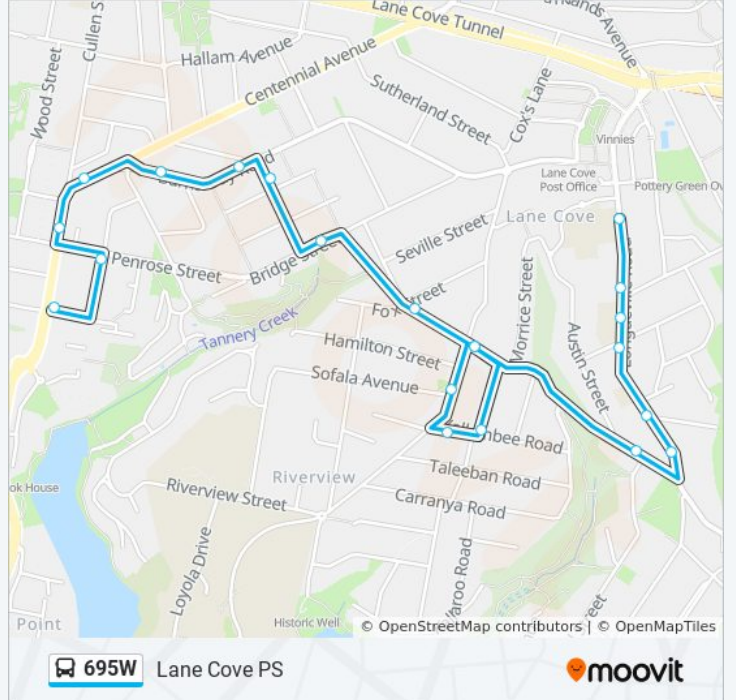

## Direction: Lane Cove PS

21 stops

[VIEW LINE SCHEDULE](#)

Cope St opp Caroline Chisholm Aged Care Facility

Cope St at Penrose St

Burns Bay Rd after Penrose St

Burns Bay Rd at Cullen St

Burns Bay Rd after Centennial Ave

Burns Bay Rd at Fig Tree St

Ross Smith Pde at Matthews Ave

Bridge St after Ross Smith Pde

River Rd West at Fox St

River Rd West at Tambourine Bay Rd

Wangalla Rd at Yallambee Rd

Yallambee Rd before Tambourine Bay Rd

Marjorie York Park, Tambourine Bay Rd

River Rd West at Tambourine Bay Rd

River Rd West opp William Edward St

Longueville Rd after River Rd West

Currambena Public School, Longueville Rd

Longueville Rd at Alpha Rd

## 695W bus Info

**Direction:** Lane Cove PS

**Stops:** 21

**Trip Duration:** 20 min

**Line Summary:**

695W bus time schedules and route maps are available in an offline PDF at [moovitapp.com](https://moovitapp.com). Use the Moovit App to see live bus times, train schedule or subway schedule, and step-by-step directions for all public transit in Sydney.