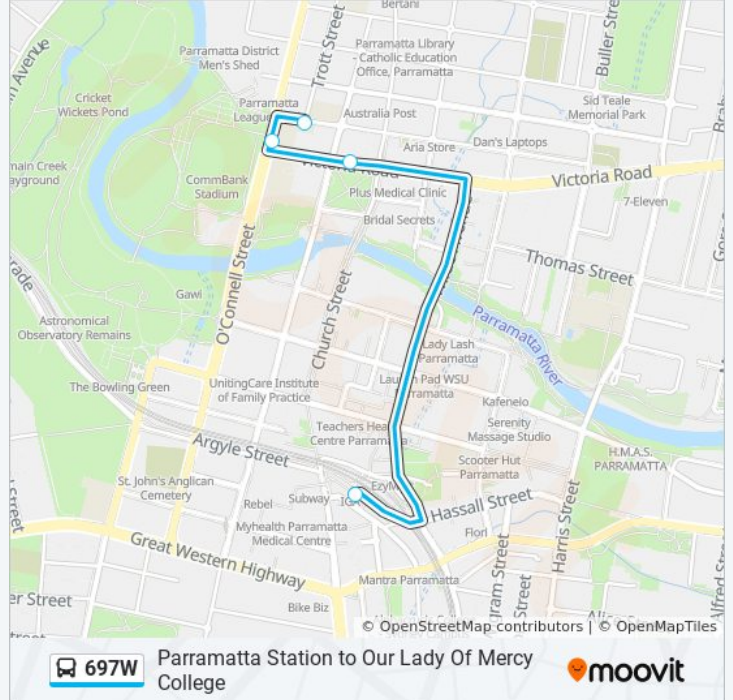

Use the Moovit App to find the closest 697W bus station near you and find out when is the next 697W bus arriving.

Direction: Our Lady of Mercy

3 stops

[VIEW LINE SCHEDULE](#)

Parramatta Station, Stand A3

Saint Patrick's Cathedral, Marist Pl

697W bus Info

Direction: Our Lady of Mercy

Stops: 3

Trip Duration: 10 min

Line Summary:

Direction: Parramatta

3 stops

[VIEW LINE SCHEDULE](#)

Our Lady of Mercy College, Ross St

Victoria Rd opp Prince Alfred Square

Parramatta Station, Stand B3

697W bus Time Schedule

Parramatta Route Timetable:

Sunday	Not Operational
Monday	15:25 - 15:30
Tuesday	15:25 - 15:30
Wednesday	15:25 - 15:30
Thursday	15:25 - 15:30
Friday	15:25 - 15:30
Saturday	Not Operational

697W bus Info

Direction: Parramatta

Stops: 3

Trip Duration: 11 min

Line Summary:

697W bus time schedules and route maps are available in an offline PDF at moovitapp.com. Use the Moovit App to see live bus times, train schedule or subway schedule, and step-by-step directions for all public transit in Sydney.