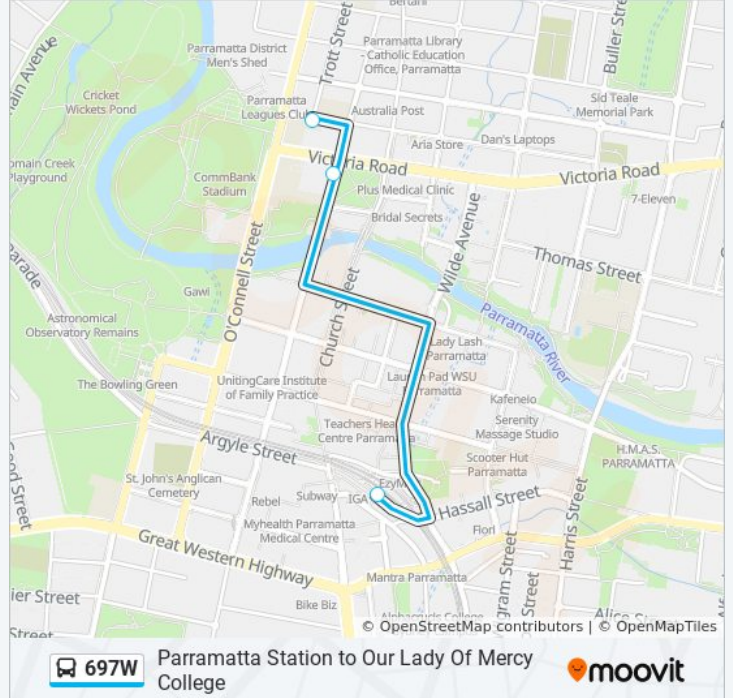

Use the Moovit App to find the closest 697W bus station near you and find out when is the next 697W bus arriving.

Direction: Our Lady of Mercy

3 stops

[VIEW LINE SCHEDULE](#)

Parramatta Station, Stand A3

Saint Patrick's Cathedral, Marist Pl

Our Lady of Mercy College, Ross St

697W bus Time Schedule

Our Lady of Mercy Route Timetable:

Sunday	Not Operational
Monday	07:51 - 08:20
Tuesday	07:51 - 08:20
Wednesday	07:51 - 08:20
Thursday	07:51 - 08:20
Friday	07:51 - 08:20
Saturday	Not Operational

697W bus Info

Direction: Our Lady of Mercy

Stops: 3

Trip Duration: 10 min

Line Summary:

Direction: Parramatta

3 stops

[VIEW LINE SCHEDULE](#)

697W bus Info

Direction: Parramatta

Stops: 3

Trip Duration: 11 min

Line Summary:

697W bus time schedules and route maps are available in an offline PDF at moovitapp.com. Use the Moovit App to see live bus times, train schedule or subway schedule, and step-by-step directions for all public transit in Sydney.