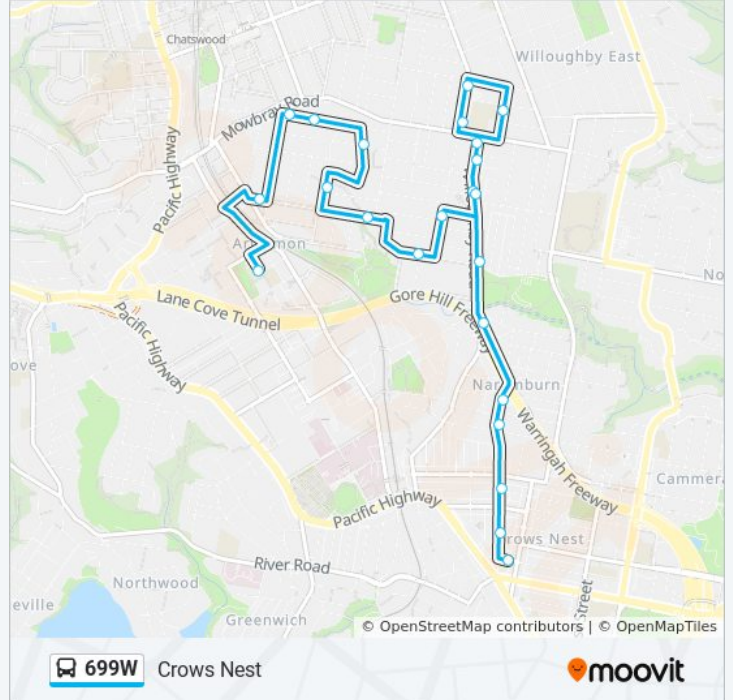

 699W

Crows Nest

Get The App

The 699W bus line Crows Nest has one route. For regular weekdays, their operation hours are:

(1) Crows Nest: 15:00

Use the Moovit App to find the closest 699W bus station near you and find out when is the next 699W bus arriving.

Direction: Crows Nest

23 stops

[VIEW LINE SCHEDULE](#)

- Artarmon Public School, Abbott Rd
- Artarmon Rd at Tindale Rd
- Stafford Rd opp Tindale Rd
- Stafford Rd opp Stewart St
- Godfrey Rd opp Selwyn St
- Smith St at Onyx Rd
- Artarmon Rd before Sydney St
- Artarmon Rd opp Edward St
- Edward St at Wyalong St
- Willoughby Rd at Julian St
- Willoughby Rd before Mowbray Rd
- Willoughby Public School, Keary St, Stand 1
- Laurel Bank Cottage, Penshurst St
- Penshurst St before Mowbray Rd
- Willoughby Rd at Hudson Ave
- Willoughby Rd opp Julian St
- Willoughby Rd at Small St
- Willoughby Rd after Garland Rd
- Willoughby Rd at Dodds St
- St Leonards Catholic Church, Willoughby Rd
- Willoughby Rd at Atchison St
- Willoughby Rd after Holtermann St

699W bus Time Schedule

Crows Nest Route Timetable:

Sunday	Not Operational
Monday	15:00
Tuesday	15:00
Wednesday	15:00
Thursday	15:00
Friday	15:00
Saturday	Not Operational

699W bus Info

Direction: Crows Nest

Stops: 23

Trip Duration: 38 min

Line Summary:

699W bus time schedules and route maps are available in an offline PDF at moovitapp.com. Use the [Moovit App](#) to see live bus times, train schedule or subway schedule, and step-by-step directions for all public transit in Sydney.