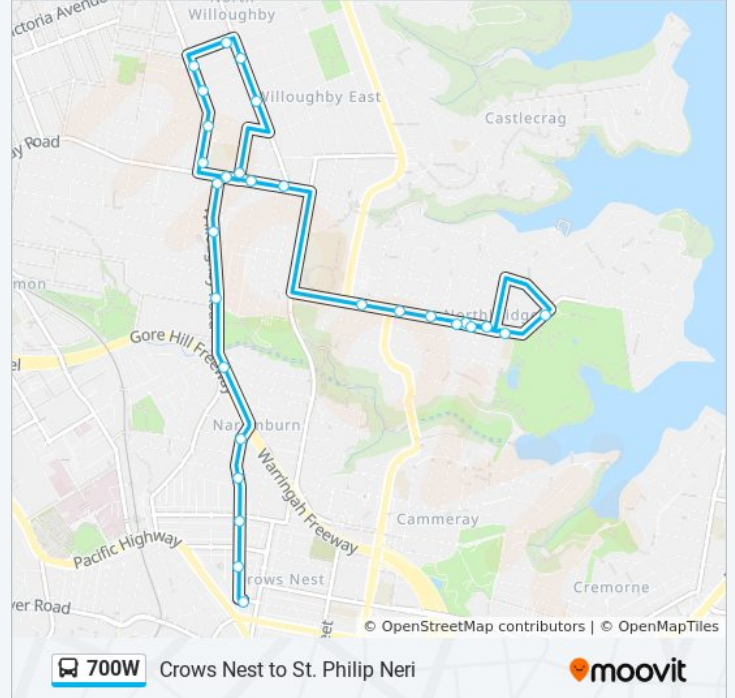

The 700W bus line Crows Nest to St. Philip Neri has one route. For regular weekdays, their operation hours are:

(1) St. Phillip Neri: 08:05

Use the Moovit App to find the closest 700W bus station near you and find out when is the next 700W bus arriving.

Direction: St. Phillip Neri

29 stops

[VIEW LINE SCHEDULE](#)

- Crows Nest, Burlington St, Stand A
- Willoughby Rd opp Holtermann St
- Willoughby Rd at Chandos St
- Willoughby Rd before Dalleys Rd
- Willoughby Rd at Rohan St
- Willoughby Rd opp Garland Rd
- Willoughby Rd at Armstrong St
- Willoughby Rd at Julian St
- Willoughby Rd before Mowbray Rd
- Willoughby Girls High School, Mowbray Rd
- Willoughby Girls High School, Keary St, Stand 4
- High St opp Robert St
- High St opp McClelland St
- St Thomas' Church, Horsely Ave
- Penshurst St at Forsyth St
- Penshurst St at Rosewall St
- Laurel Bank Cottage, Penshurst St
- Penshurst St before Mowbray Rd
- Mowbray Rd opp Chiltern Rd
- Mowbray Rd at High St
- Northbridge Plaza, Sailors Bay Rd
- Sailors Bay Rd at Bellambi St

Stops: 29

Trip Duration: 30 min

Line Summary:

Sailors Bay Rd opp Gunyah St

Sailors Bay Rd at Tunks St

Sailors Bay Rd opp Namoi Rd

Northbridge Golf Club, Sailors Bay Rd

Northbridge Public School, Sailors Bay Rd

Sailors Bay Rd opp Tunks St

St Philip Neri Primary School, Sailors Bay Rd

700W bus time schedules and route maps are available in an offline PDF at moovitapp.com. Use the Moovit App to see live bus times, train schedule or subway schedule, and step-by-step directions for all public transit in Sydney.