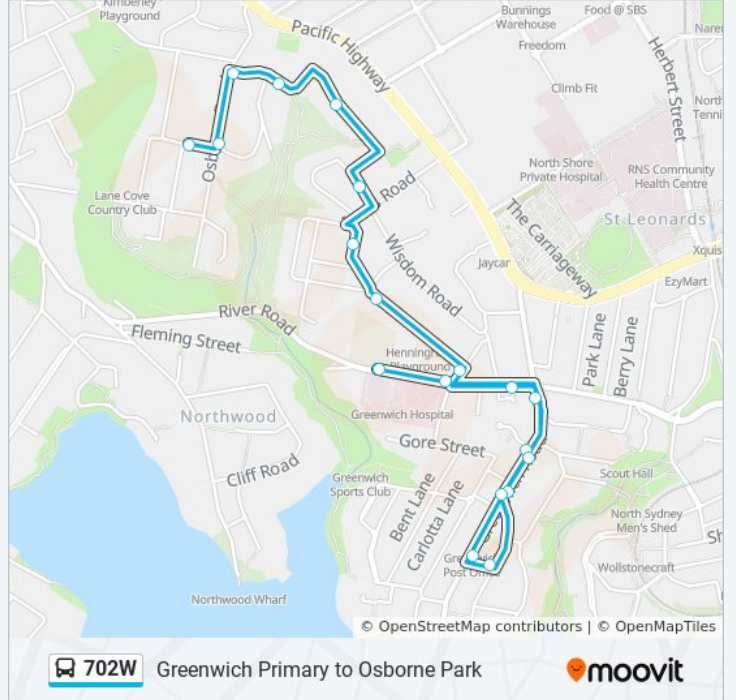

 **702W**

Greenwich Primary to Osborne Park

Get The App

The 702W bus line Greenwich Primary to Osborne Park has one route. For regular weekdays, their operation hours are: (1) Osborne Park: 15:20
Use the Moovit App to find the closest 702W bus station near you and find out when is the next 702W bus arriving.

Direction: Osborne Park

19 stops

[VIEW LINE SCHEDULE](#)

- Greenwich Public School, River Rd
- River Rd at St Vincents Rd
- Greenwich Library, Greenwich Rd
- Greenwich Rd opp Oscar St
- Greenwich Public School, Greenwich Rd
- Greenwich Public School, Wardrop St
- Greenwich Rd before Oscar St
- Greenwich Rd opp Greenwich Library
- Greenwich Rd at River Rd
- River Rd before Stella Vista Pl
- St Vincents Rd at Kingslangley Rd
- Kingslangley Rd opp Lansdowne St
- Balfour St after Omar St
- Ronald Ave before Crowther Ave
- 46 Ronald Ave
- Ronald Ave at Panorama Rd
- Ronald Ave at Osborne Rd
- Osborne Rd at Second Ave
- Second Ave at Campbell Ave

702W bus Time Schedule

Osborne Park Route Timetable:

Sunday	Not Operational
Monday	15:20
Tuesday	15:20
Wednesday	15:20
Thursday	15:20
Friday	15:20
Saturday	Not Operational

702W bus Info

Direction: Osborne Park

Stops: 19

Trip Duration: 15 min

Line Summary:

702W bus time schedules and route maps are available in an offline PDF at moovitapp.com. Use the Moovit App to see live bus times, train schedule or subway schedule, and step-by-step directions for all public transit in Sydney.