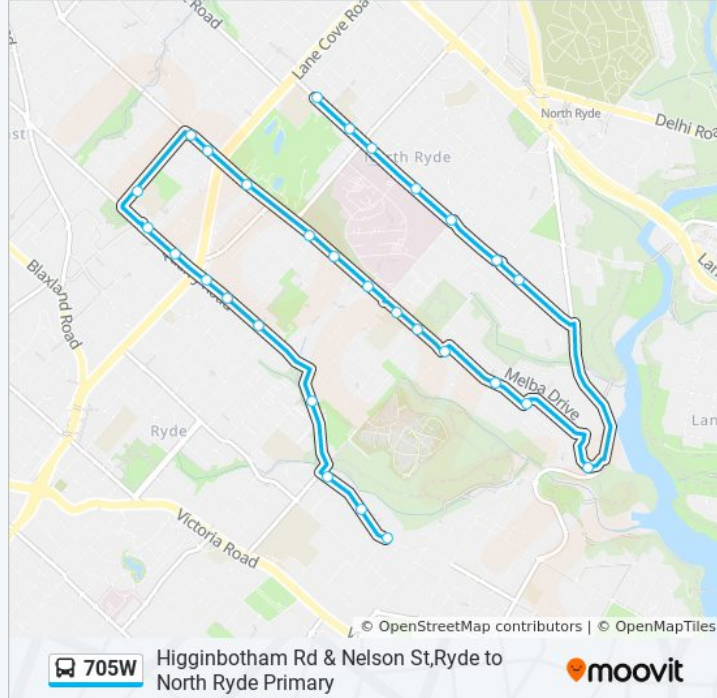

 **705W**

Higginbotham Rd & Nelson St,Ryde to North Ryde Primary

Get The App

The 705W bus line (Higginbotham Rd & Nelson St,Ryde to North Ryde Primary) has 2 routes. For regular weekdays, their operation hours are:

Line Summary:

Bridge Rd at Smalls Rd

Smalls Rd opp Fawcett St

Quarry Rd opp Aeolus Ave

Quarry Rd after Arthur St

Quarry Rd after Lane Cove Rd

Quarry Rd opp Woodbine Cres

Quarry Rd opp Jones St

Pidding Park, Pidding Rd

Higginbotham Rd after Cressy Rd

62 Higginbotham Rd

Higginbotham Rd opp Nelson St

705W bus time schedules and route maps are available in an offline PDF at moovitapp.com. Use the Moovit App to see live bus times, train schedule or subway schedule, and step-by-step directions for all public transit in Sydney.

© 2024 Moovit - All Rights Reserved