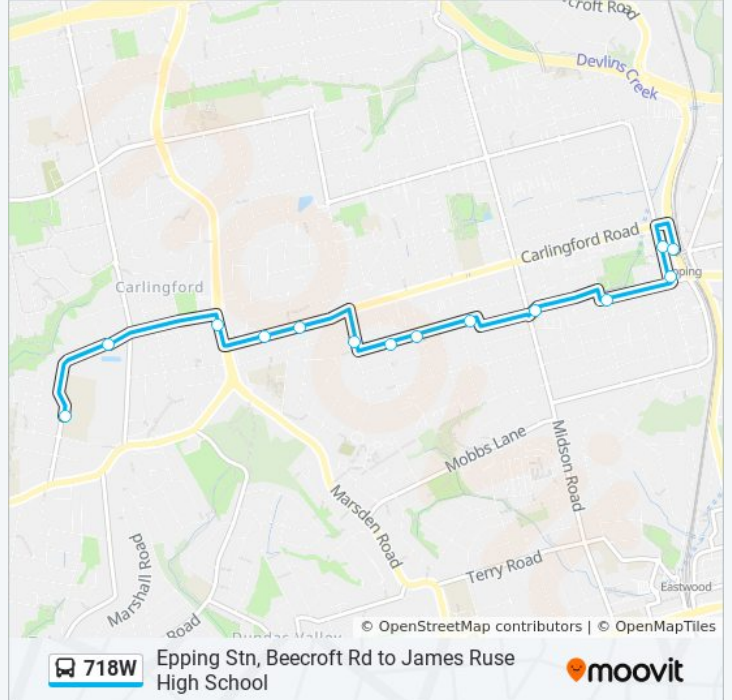

 **718W**

Epping Stn, Beecroft Rd to James Ruse High School

[Get The App](#)

The 718W bus line Epping Stn, Beecroft Rd to James Ruse High School has one route. For regular weekdays, their operation hours are:

(1) James Ruse HS: 08:25 - 08:26

Use the Moovit App to find the closest 718W bus station near you and find out when is the next 718W bus arriving.

Direction: James Ruse HS

14 stops

[VIEW LINE SCHEDULE](#)

- Epping Station, Beecroft Rd, Stand F
- Rawson St after Carlingford Rd
- Epping Presbyterian Church, Rawson St
- Bridge St at Kent St
- Boronia Ave at Midson Rd
- Willoughby St after Ryde St
- Loftus Square Park, Willoughby St
- Willoughby St at Orchard St
- Pennant Pde before Keeler St
- Carlingford Rd at Hepburn Ave
- Carlingford Rd opp Rembrandt St
- Pennant Hills Rd opp Carlingford Court
- Moseley St opp Baker St
- James Ruse Agricultural High School, Baker St

718W bus Info

Direction: James Ruse HS

Stops: 14

Trip Duration: 15 min

Line Summary:

718W bus time schedules and route maps are available in an offline PDF at moovitapp.com. Use the Moovit App to see live bus times, train schedule or subway schedule, and step-by-step directions for all public transit in Sydney.