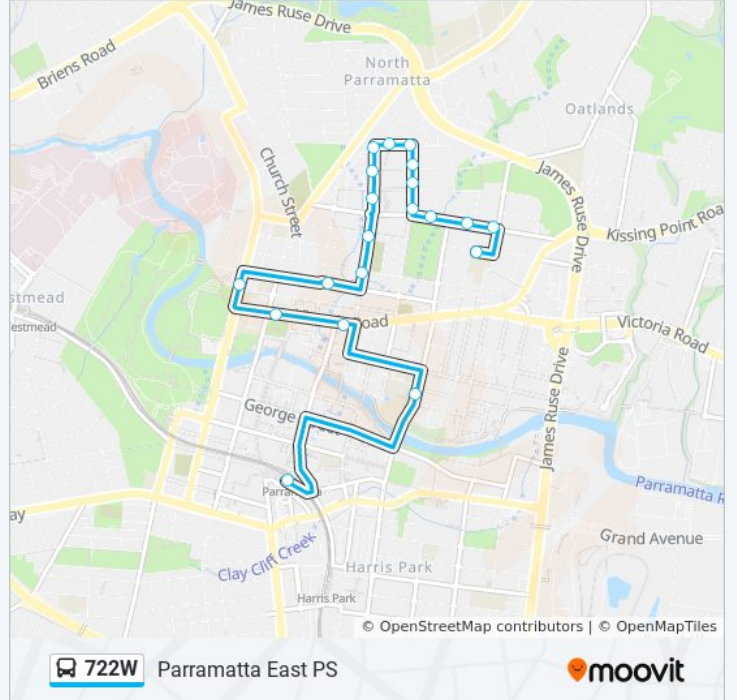

Parramatta East PS

Get The App

The 722W bus line Parramatta East PS has one route. For regular weekdays, their operation hours are:

(1) Parramatta East PS: 08:43

Use the Moovit App to find the closest 722W bus station near you and find out when is the next 722W bus arriving.

Direction: Parramatta East PS

20 stops

[VIEW LINE SCHEDULE](#)

- Parramatta Station, Stand A3
- Macarthur Girls High School, Macarthur St
- All Saints' Anglican Church, Victoria Rd
- Prince Alfred Square, Victoria Rd
- Parramatta Leagues Club, O'Connell St
- Grose St at Sorrell St
- Brickfield St at Fennell St
- Brickfield St at Albert St
- Brickfield St before Gladstone St
- Brickfield St at Belmore St
- Brickfield St at Bellevue St
- Bellevue St after Romani St
- Bellevue St opp Buller St
- Buller St at Belmore St
- Buller St before Gladstone St
- Buller St before Isabella St
- Isabella St opp Doyle Ground
- Isabella St at Brabyn St
- Isabella St at Webb St
- Parramatta East Public School, Albert St

722W bus Time Schedule

Parramatta East PS Route Timetable:

Sunday	Not Operational
Monday	08:43
Tuesday	08:43
Wednesday	08:43
Thursday	08:43
Friday	08:43
Saturday	Not Operational

722W bus Info

Direction: Parramatta East PS

Stops: 20

Trip Duration: 21 min

Line Summary:

722W bus time schedules and route maps are available in an offline PDF at moovitapp.com. Use the Moovit App to see live bus times, train schedule or subway schedule, and step-by-step directions for all public transit in Sydney.