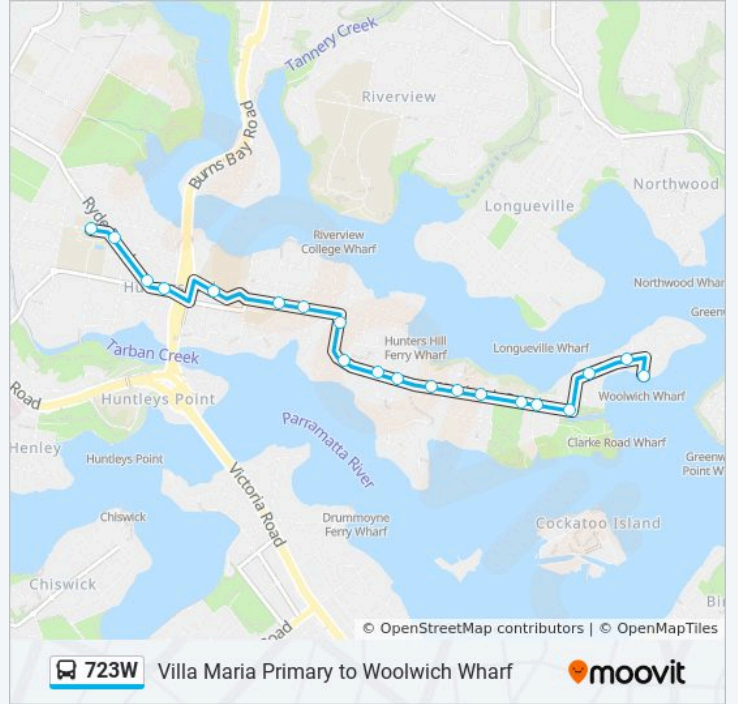

## Villa Maria Primary to Woolwich Wharf

Get The App

The 723W bus line Villa Maria Primary to Woolwich Wharf has one route. For regular weekdays, their operation hours are:

(1) Woolwich Wharf: 15:10

Use the Moovit App to find the closest 723W bus station near you and find out when is the next 723W bus arriving.

### Direction: Woolwich Wharf

20 stops

[VIEW LINE SCHEDULE](#)

Villa Maria Primary School, Mark St  
Ryde Rd opp St Joseph's College  
Ryde Rd opp Gladesville Rd  
Gladesville Rd before Joubert St North  
Hunters Hill High School, The Avenue  
Hunters Hill Community Church, Alexandra St  
Hunters Hill Post Office, Alexandra St  
All Saints' Church, Ferry St  
Woolwich Rd at Passy Ave  
Woolwich Rd at Crescent St  
Woolwich Rd opp Hunters Hill Tennis Club  
Woolwich Rd at Vernon St  
Woolwich Rd before Serpentine Rd  
IRT Woolwich, Woolwich Rd  
Marist Sisters College, Woolwich Rd, Stand B  
Woolwich Rd opp Elgin St  
Woolwich Rd at Gale St  
The Point Rd opp Hunter St  
The Point Rd at Angelo St  
Woolwich Wharf, Valentia St

### 723W bus Time Schedule

Woolwich Wharf Route Timetable:

|           |                 |
|-----------|-----------------|
| Sunday    | Not Operational |
| Monday    | 15:10           |
| Tuesday   | 15:10           |
| Wednesday | 15:10           |
| Thursday  | 15:10           |
| Friday    | 15:10           |
| Saturday  | Not Operational |

### 723W bus Info

**Direction:** Woolwich Wharf

**Stops:** 20

**Trip Duration:** 20 min

**Line Summary:**

723W bus time schedules and route maps are available in an offline PDF at [moovitapp.com](https://moovitapp.com). Use the Moovit App to see live bus times, train schedule or subway schedule, and step-by-step directions for all public transit in Sydney.