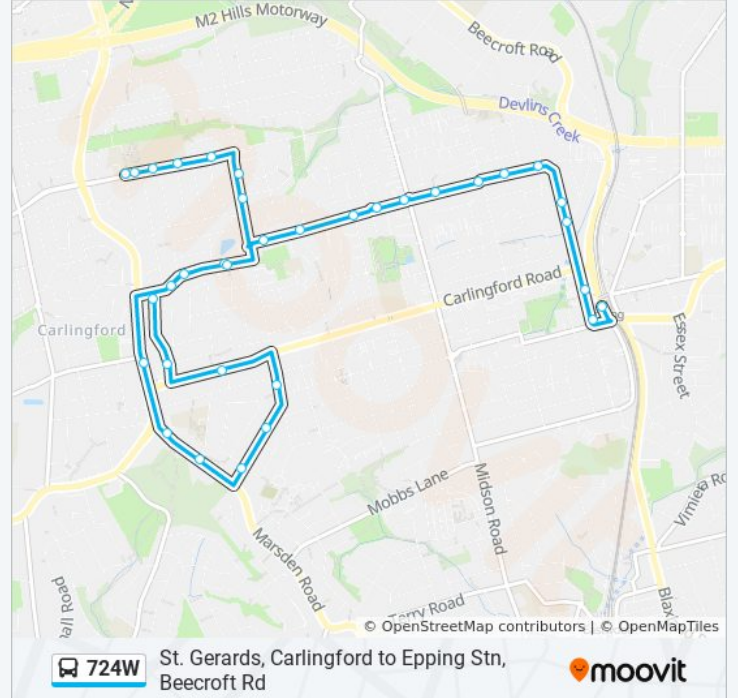

(1) Epping: 15:20

Use the Moovit App to find the closest 724W bus station near you and find out when is the next 724W bus arriving.

Direction: Epping

34 stops

[VIEW LINE SCHEDULE](#)

- St Gerard's Primary School, North Rocks Rd
- Carlingford High School, North Rocks Rd
- Roselea Public School, North Rocks Rd
- Roselea Public School, North Rocks Rd
- North Rocks Rd opp Kimberley Rd
- Pennant Pde after Lees Lane
- Pennant Pde at Avonlea Dr
- Dunrossil Ave opp Dunrossil Park
- Dunrossil Ave at Paterson St
- Carlingford Court, Pennant Hills Rd
- Carlingford Village Shopping Centre, Marsden Rd
- Macquarie Community College, Marsden Rd
- Tomah St at Talinga St
- Tomah St before Pennant Pde
- Pennant Pde before Keeler St
- Carlingford Rd at Hepburn Ave
- Carlingford Court, Rembrandt St
- Rembrandt St at Dunrossil Ave
- Dunrossil Ave at Wavell Ave
- Dunrossil Park, Dunrossil Ave
- Ray Rd at Arkena Ave

Trip Duration: 29 min

Line Summary:

Ray Rd at Ridge St

Ray Rd opp Downing St

Ray Rd at Magnolia Ave

Ray Rd at Midson Rd

Ray Rd after Holden Ave

Ray Rd at Kent St

Ray Rd before Romford Rd

Ray Rd at Dunmore Rd

Ray Rd opp Rosen St

Ray Rd at Edensor St

Rawson St after Carlingford Rd

Epping Presbyterian Church, Rawson St

Epping Station, Beecroft Rd, Stand H

724W bus time schedules and route maps are available in an offline PDF at moovitapp.com. Use the Moovit App to see live bus times, train schedule or subway schedule, and step-by-step directions for all public transit in Sydney.

© 2024 Moovit - All Rights Reserved