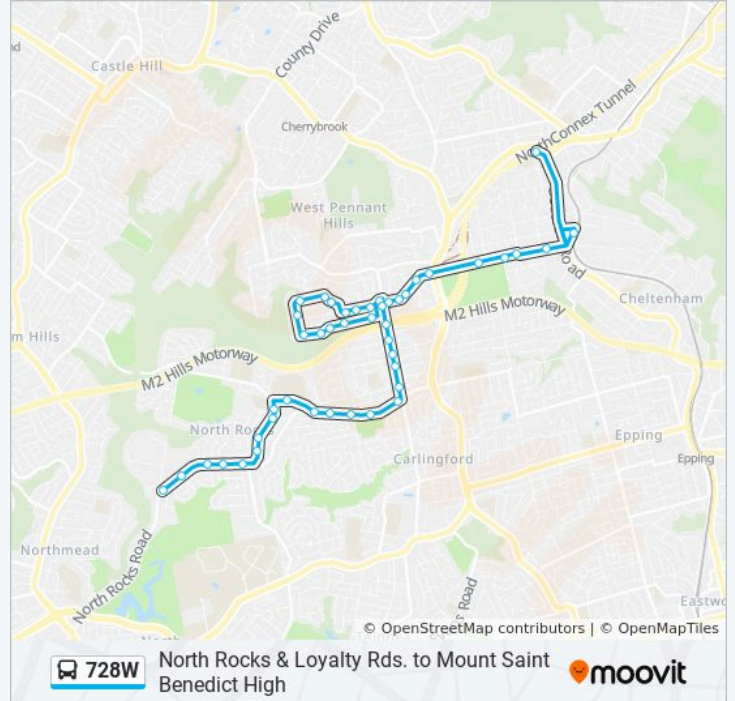

728W bus Info

Direction: Mount Saint Benedict

Stops: 45

Trip Duration: 37 min

Line Summary:

Oakes Rd after Carmen Dr

Oakes Rd opp Eaton Rd

Eaton Rd opp Riley Ave

Eaton Rd opp Francis Oakes Way

Eaton Rd opp Stanton Dr

Stanton Dr at Moolanda Ave

Range Rd after Stanton Dr

Range Rd opp Heidi Pl

Range Rd after Moolanda Ave

Westmore Dr at Range Rd

Westmore Dr before Kylie Cres

Karloon Rd opp Eaton Rd

Copeland Rd before Cardinal Ave

Copeland Rd opp Burns Rd S

Copeland Rd at Hull Rd

Copeland Rd after York St

Beecroft Station, Wongala Cres

Beecroft Rd before Pennant Hills Rd

728W bus time schedules and route maps are available in an offline PDF at moovitapp.com. Use the Moovit App to see live bus times, train schedule or subway schedule, and step-by-step directions for all public transit in Sydney.

© 2024 Moovit - All Rights Reserved