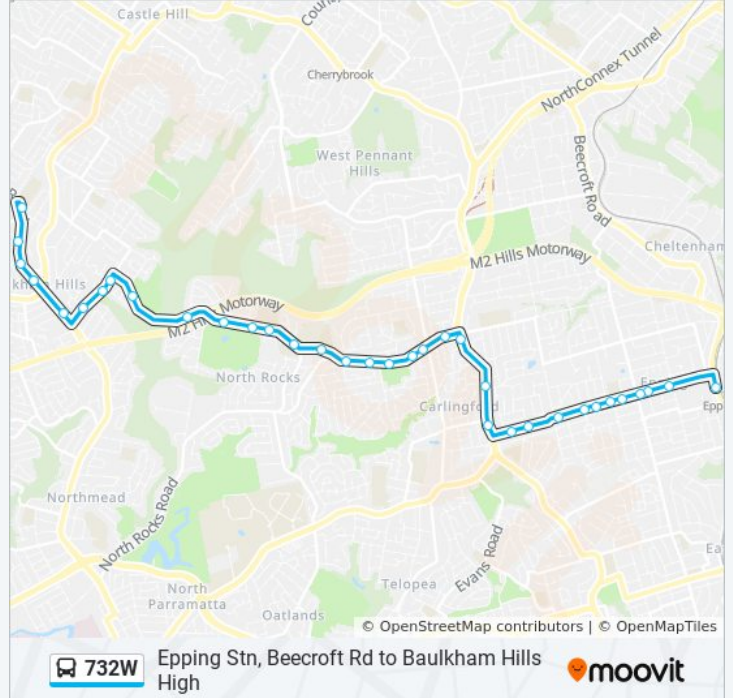

Barclay Rd after North Rocks Rd

Barclay Rd opp Muirfield High School

Barclay Rd opp Hepburn Rd

Muirfield Golf Club, Barclay Rd

Barclay Rd opp Mill Dr

Baulkham Hills Sporting Club, Renown Rd

Cook St at Juniper Pl

Cook St opp Carrabai Pl

Cook St at Orchard St

Windsor Rd before Charles St

Baulkham Hills Community Centre, Windsor Rd

Windsor Rd at Rembrandt Dr

Windsor Rd after Landscape St

Baulkham Hills High School, Windsor Rd

732W bus time schedules and route maps are available in an offline PDF at moovitapp.com. Use the [Moovit App](#) to see live bus times, train schedule or subway schedule, and step-by-step directions for all public transit in Sydney.

[About Moovit](#) • [MaaS Solutions](#) • [Supported Countries](#) • [Mooviter Community](#)

© 2024 Moovit - All Rights Reserved

Check Live Arrival Times