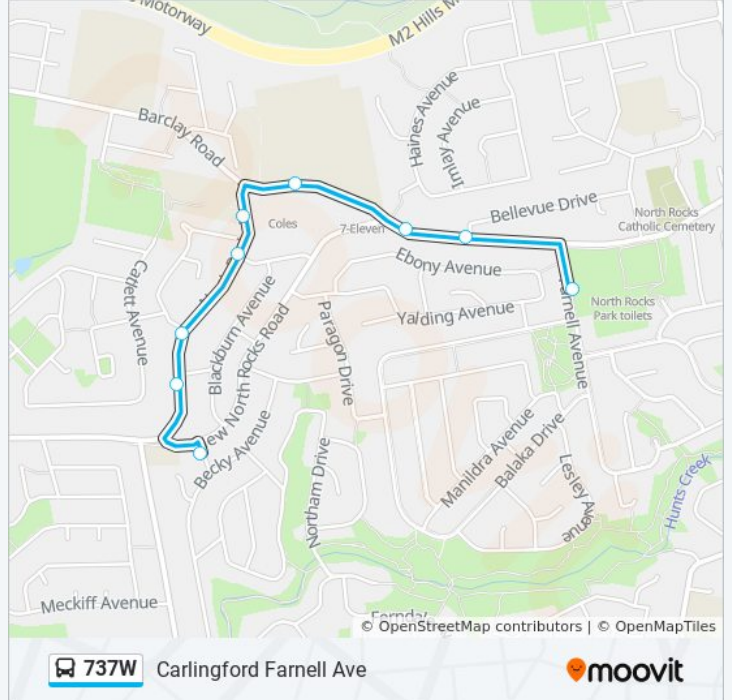

 737W

Carlingford Farnell Ave

Get The App

The 737W bus line Carlingford Farnell Ave has one route. For regular weekdays, their operation hours are:

(1) Carlingford Farnell Ave: 15:00

Use the Moovit App to find the closest 737W bus station near you and find out when is the next 737W bus arriving.

Direction: Carlingford Farnell Ave

9 stops

[VIEW LINE SCHEDULE](#)

Christ the King School, Bowral St

North Rocks Rd opp Watts St

North Rocks Rd at Lawndale Ave

North Rocks Rd opp Pembury Ave

North Rocks Public School, North Rocks Rd

North Rocks Rd opp North Rocks Shopping Centre

North Rocks Rd opp New North Rocks Rd

North Rocks Rd at Bellevue Dr

Don Moore Community Centre, Farnell Ave

737W bus Time Schedule

Carlingford Farnell Ave Route Timetable:

Sunday	Not Operational
Monday	15:00
Tuesday	15:00
Wednesday	15:00
Thursday	15:00
Friday	15:00
Saturday	Not Operational

737W bus Info

Direction: Carlingford Farnell Ave

Stops: 9

Trip Duration: 5 min

Line Summary: