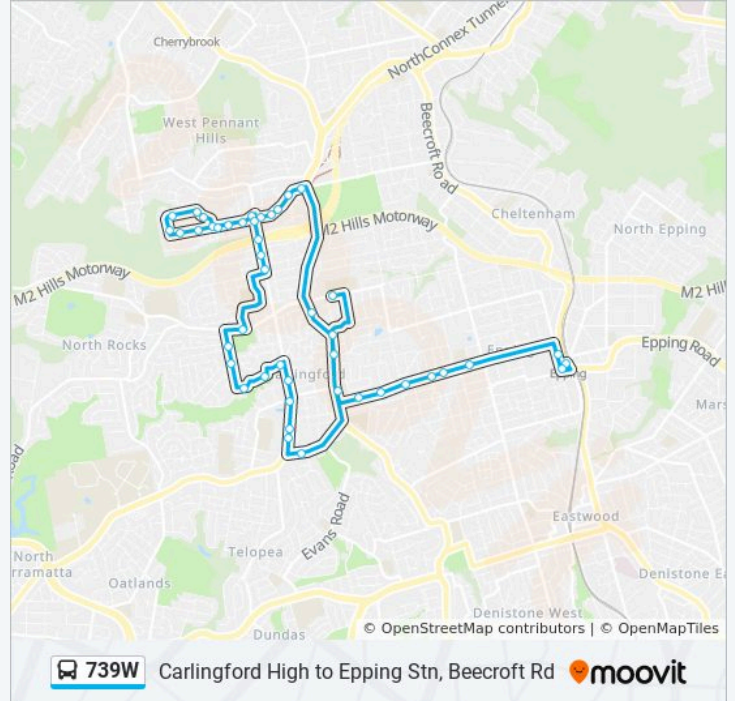

Use the Moovit App to find the closest 739W bus station near you and find out when is the next 739W bus arriving.

Direction: Epping

45 stops

[VIEW LINE SCHEDULE](#)

- Carlingford High School, North Rocks Rd
- Pennant Hills Rd opp Lloyds Ave
- Jenkins Rd opp James St
- Jenkins Rd opp Post Office St
- Jenkins Rd before Moseley St
- Jenkins Rd after Baker St
- Parkland Rd opp Wyburn Ave
- Lindisfarne Cres opp Lemongrove Ave
- Farnell Ave opp Lime Grove
- John Wearn Park, Farnell Ave
- Farnel Ave opp North Rocks Park
- North Rocks Rd opp Don Moore Community Centre
- Oakes Rd after Murray Farm Rd
- Oakes Rd at Hillside Lane
- Oakes Rd after Carmen Dr
- Oakes Rd opp Eaton Rd
- Eaton Rd opp Riley Ave
- Eaton Rd opp Francis Oakes Way
- Eaton Rd opp Stanton Dr
- Stanton Dr at Moolanda Ave

Trip Duration: 42 min

Line Summary:

Range Rd after Stanton Dr

Range Rd opp Heidi Pl

Range Rd after Moolanda Ave

Eaton Rd after Range Rd

Eaton Rd before Stanton Dr

Eaton Rd at Stanton Dr

Pennant Hills Rd before Dunrossil Ave

Carlingford Court, Pennant Hills Rd

Carlingford Rd after Rembrandt St

Carlingford Rd opp Hepburn Ave

Carlingford Rd after Pennant Pde

Carlingford Rd opp Hermington St

Carlingford Rd at Duntroon Ave

Epping West Public School, Carlingford Rd

Rawson St after Carlingford Rd

Epping Presbyterian Church, Rawson St

Epping Station, Beecroft Rd, Stand H

739W bus time schedules and route maps are available in an offline PDF at moovitapp.com. Use the Moovit App to see live bus times, train schedule or subway schedule, and step-by-step directions for all public transit in Sydney.