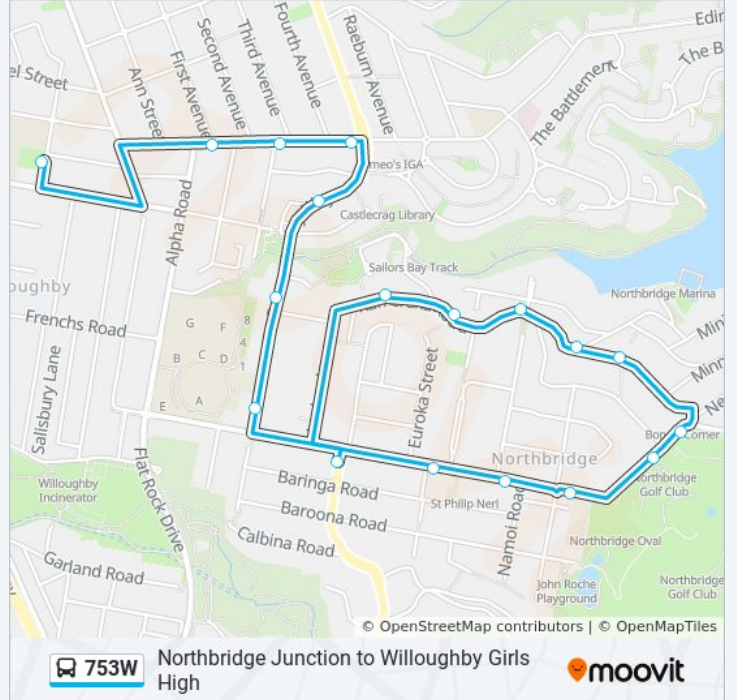

Use the Moovit App to find the closest 753W bus station near you and find out when is the next 753W bus arriving.

### Direction: Willoughby Girls HS

18 stops

[VIEW LINE SCHEDULE](#)

- Strathallen Ave at Sailors Bay Rd
- Kameruka Rd after Jack McLure Pl
- Kameruka Rd opp Lower Bligh St
- Kameruka Rd at Parker St
- Kameruka Rd at Coorabin Rd
- Kameruka Rd at Riach Lane
- Northbridge War Memorial, Sailors Bay Rd
- Northbridge Golf Club, Sailors Bay Rd
- Northbridge Public School, Sailors Bay Rd
- Sailors Bay Rd opp Tunks St
- Sailors Bay Rd at Gunyah St
- Eastern Valley Way opp Northbridge Plaza
- Eastern Valley Way opp Tenilba Rd
- Eastern Valley Way before Warners Ave
- Edinburgh Rd at Eastern Valley Way
- Edinburgh Rd at Windsor Rd
- Edinburgh Rd opp First Ave
- Willoughby Girls High School, Keary St, Stand 5

### 753W bus Time Schedule

Willoughby Girls HS Route Timetable:

Sunday	Not Operational
Monday	08:18
Tuesday	08:18
Wednesday	08:18
Thursday	08:18
Friday	08:18
Saturday	Not Operational

### 753W bus Info

**Direction:** Willoughby Girls HS

**Stops:** 18

**Trip Duration:** 17 min

**Line Summary:**

753W bus time schedules and route maps are available in an offline PDF at [moovitapp.com](https://moovitapp.com). Use the [Moovit App](#) to see live bus times, train schedule or subway schedule, and step-by-step directions for all public transit in Sydney.