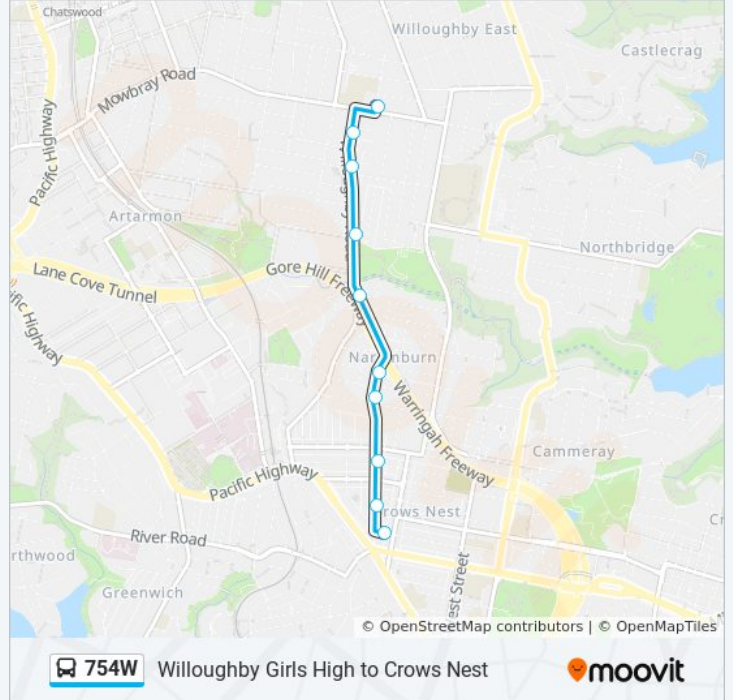

754W bus time schedules and route maps are available in an offline PDF at moovitapp.com. Use the Moovit App to see live bus times, train schedule or subway schedule, and step-by-step directions for all public transit in Sydney.

© 2024 Moovit - All Rights Reserved