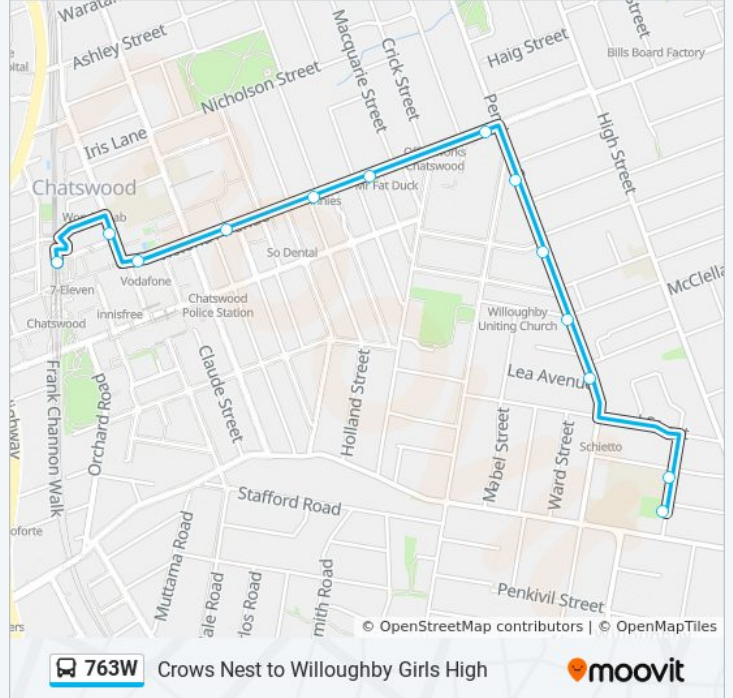

Use the Moovit App to find the closest 763W bus station near you and find out when is the next 763W bus arriving.

Direction: Chatswood

13 stops

[VIEW LINE SCHEDULE](#)

Willoughby Girls High School, Keary St, Stand 5

Willoughby Public School, Keary St, Stand 1

Penshurst St at Lea Ave

Penshurst St at Forsyth St

Penshurst St at Church St

Penshurst St opp MacMahon St

Victoria Ave after Penshurst St

Mashman Park, Victoria Ave

Victoria Ave at Olga St

Victoria Ave opp Chatswood Chase Sydney

Westfield Chatswood, Victoria Ave

Anderson St at Endeavour St

Chatswood Station, Stand D

763W bus Time Schedule

Chatswood Route Timetable:

Sunday	Not Operational
Monday	15:30 - 15:34
Tuesday	15:30 - 15:34
Wednesday	15:30 - 15:34
Thursday	14:35 - 15:34
Friday	15:30 - 15:34
Saturday	Not Operational

763W bus Info

Direction: Chatswood

Stops: 13

Trip Duration: 15 min

Line Summary:

Direction: Willoughby Girls HS

10 stops

[VIEW LINE SCHEDULE](#)