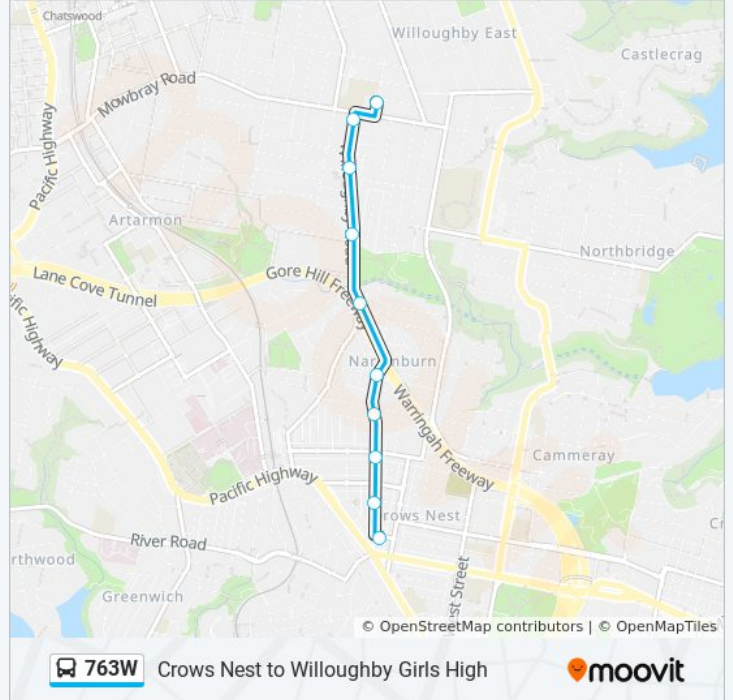

763W bus time schedules and route maps are available in an offline PDF at moovitapp.com. Use the [Moovit App](#) to see live bus times, train schedule or subway schedule, and step-by-step directions for all public transit in Sydney.

[About Moovit](#) • [MaaS Solutions](#) • [Supported Countries](#) • [Mooviter Community](#)

© 2024 Moovit - All Rights Reserved

Check Live Arrival Times