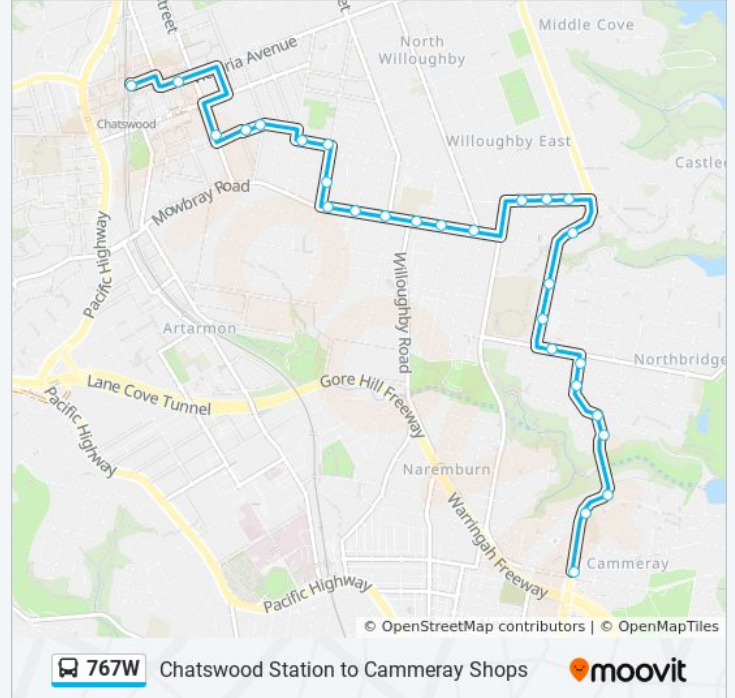

Chatswood Station to Cammeray Shops

Get The App

The 767W bus line Chatswood Station to Cammeray Shops has one route. For regular weekdays, their operation hours are:

(1) Cammeray Shops: 15:50

Use the Moovit App to find the closest 767W bus station near you and find out when is the next 767W bus arriving.

Direction: Cammeray Shops

28 stops

[VIEW LINE SCHEDULE](#)

- Chatswood Station, Stand B
- The Concourse, Victoria Ave
- Archer St before Johnson St
- Johnson St at Anthony St
- Johnson St at Hercules St
- Fry St at Stanley St
- Fry St at Sydney St
- Sydney St opp Stephen St
- Mowbray Rd after Sydney St
- Mowbray Rd at Wallace St
- Mowbray Rd at Penshurst St
- Willoughby Girls High School, Mowbray Rd
- Mowbray Rd opp Chiltern Rd
- Mowbray Rd at High St
- Edinburgh Rd opp Remuera St
- Edinburgh Rd opp Windsor Rd
- Edinburgh Rd at Fourth Ave
- Eastern Valley Way before Morotai Cres
- Eastern Valley Way at Tenilba Rd
- Northbridge Plaza, Eastern Valley Way
- Northbridge Plaza, Sailors Bay Rd

Stops: 28

Trip Duration: 25 min

Line Summary:

Strathallen Ave after Sailors Bay Rd

Strathallen Ave at Baroona Rd

Strathallen Ave at Marana Rd

Strathallen Ave at Cliff Ave

Miller St after The Boulevarde

Cammeray Public School, Miller St

Miller St opp Abbott St

767W bus time schedules and route maps are available in an offline PDF at moovitapp.com. Use the [Moovit App](#) to see live bus times, train schedule or subway schedule, and step-by-step directions for all public transit in Sydney.