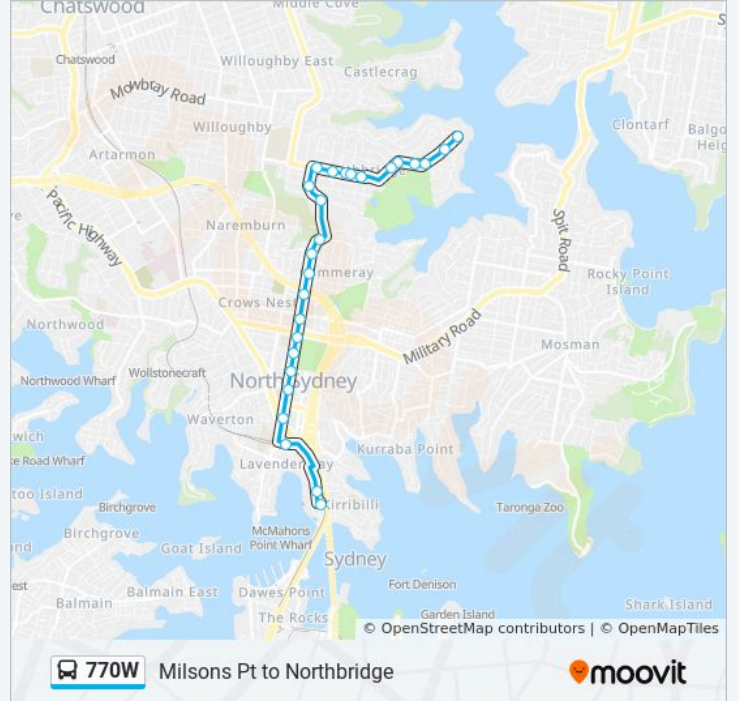

 770W

Milsons Pt to Northbridge

Get The App

The 770W bus line Milsons Pt to Northbridge has one route. For regular weekdays, their operation hours are:

(1) Northbridge: 15:30

Use the Moovit App to find the closest 770W bus station near you and find out when is the next 770W bus arriving.

Direction: Northbridge

27 stops

[VIEW LINE SCHEDULE](#)

- Fitzroy St at Alfred St
- Alfred St Sth opp Milsons Point Station
- North Sydney Station, Blue St, Stand C
- Victoria Cross Station, Miller St, Stand D
- Miller St at McLaren St
- Victoria Cross Station, Miller St, Stand B
- Miller St at Ridge St
- Miller St at Carlow St
- Miller St before Falcon St
- Miller St before Ernest St
- Miller St at Rosalind St
- Miller St at Abbott St
- Miller St opp Cammeray Public School
- Miller St opp Pine St
- Strathallen Ave opp Marana Rd
- Strathallen Ave at Barooka Rd
- Sailors Bay Rd at Bellambi St
- Sailors Bay Rd opp Gonyah St
- Sailors Bay Rd opp St Philip Neri Primary School
- Sailors Bay Rd at Tunks St
- Sailors Bay Rd opp Namoi Rd

Stops: 27

Trip Duration: 23 min

Line Summary:

Sailors Bay Rd opp Northbridge Golf Club

Sailors Bay Rd opp Northbridge War Memorial

Sailors Bay Rd after Weetawaa Rd

Sailors Bay Rd opp Aubrey Rd

Sailors Bay Rd opp Bourmac Ave

Sailors Bay Rd opp Clive Park

770W bus time schedules and route maps are available in an offline PDF at moovitapp.com. Use the Moovit App to see live bus times, train schedule or subway schedule, and step-by-step directions for all public transit in Sydney.