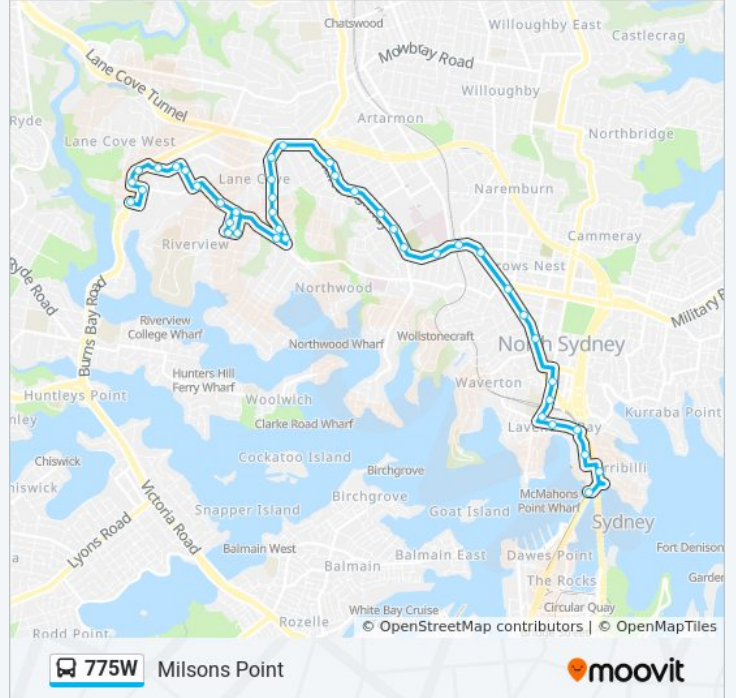

The 775W bus line Milsons Point has one route. For regular weekdays, their operation hours are:

(1) Milsons Point: 07:33

Use the Moovit App to find the closest 775W bus station near you and find out when is the next 775W bus arriving.

Direction: Milsons Point

41 stops

[VIEW LINE SCHEDULE](#)

Cope St opp Caroline Chisholm Aged Care Facility

Cope St at Penrose St

Burns Bay Rd after Penrose St

Burns Bay Rd at Cullen St

Burns Bay Rd after Centennial Ave

Lane Cove Public School, Longueville Rd

Longueville Rd before Birdwood Ave

Lane Cove Interchange, Longueville Rd, Stand B

Pacific Hwy opp Allison Ave

775W bus Time Schedule

Milsons Point Route Timetable:

Sunday	Not Operational
Monday	07:33
Tuesday	07:33
Wednesday	07:33
Thursday	07:33
Friday	07:33
Saturday	Not Operational

775W bus Info

Direction: Milsons Point

Stops: 41

Trip Duration: 53 min

Line Summary:

Pacific Hwy opp Cobden Ave
Pacific Hwy at Dickson Ave
Gore Hill Technology Park, Pacific Hwy
TAFE St Leonards, Pacific Hwy
Pacific Hwy opp Bellevue Ave
Pacific Hwy before Reserve Rd
St Leonards Station, Pacific Hwy, Stand A
Pacific Hwy after Albany St
Pacific Hwy after Falcon St
North Sydney Girls High School, Pacific Hwy
Pacific Hwy at West St
Victoria Cross Station, Miller St, Stand F
Miller St before Blue St
Blues Point Rd before Lavender St
Lavender St before Walker St
Lavender St opp Cliff St
Milsons Point Station, Alfred St Sth
Broughton St at Pitt St
Olympic Dr before Alfred St