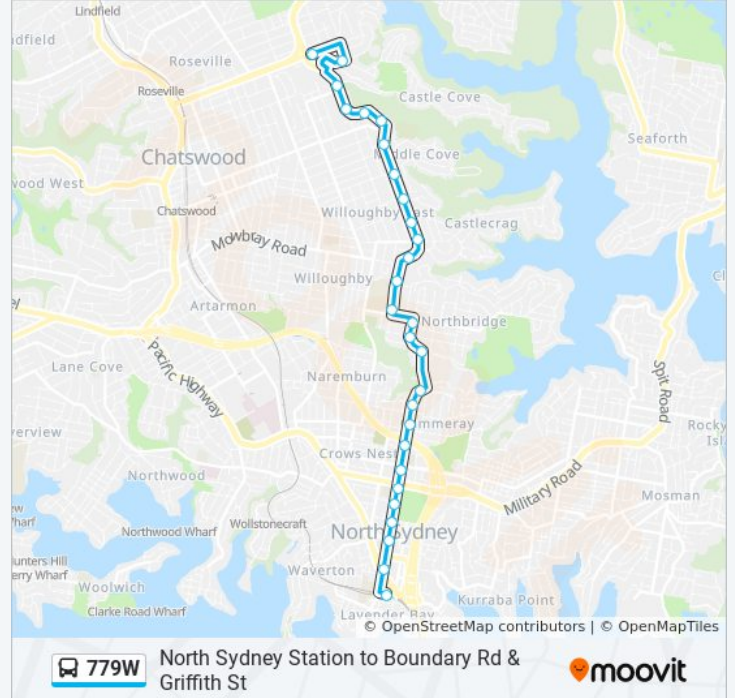

The 779W bus line North Sydney Station to Boundary Rd & Griffith St has one route. For regular weekdays, their operation hours are:

(1) Boundary St Bf Eastern Valley Way: 15:07

Use the Moovit App to find the closest 779W bus station near you and find out when is the next 779W bus arriving.

Direction: Boundary St Bf Eastern Valley Way

29 stops

[VIEW LINE SCHEDULE](#)

- North Sydney Station, Blue St, Stand C
- Victoria Cross Station, Miller St, Stand D
- Miller St at McLaren St
- Victoria Cross Station, Miller St, Stand B
- Miller St at Ridge St
- Miller St at Carlow St
- Miller St before Falcon St
- Miller St before Ernest St
- Miller St at Rosalind St
- Miller St at Abbott St
- Miller St opp Cammeray Public School
- Miller St opp Pine St
- Strathallen Ave opp Marana Rd
- Strathallen Ave at Baroona Rd
- Strathallen Ave at Sailors Bay Rd
- Eastern Valley Way opp Northbridge Plaza
- Eastern Valley Way opp Tenilba Rd
- Eastern Valley Way before Warners Ave
- Eastern Valley Way at Edinburgh Rd
- Eastern Valley Way before Sunnyside Cres
- Eastern Valley Way at Robert St

Direction: Boundary St Bf Eastern Valley Way

Stops: 29

Trip Duration: 28 min

Line Summary:

Eastern Valley Way at McClelland St

Eastern Valley Way at Victoria Ave

288 Eastern Valley Way

Eastern Valley Way opp 323

Warrane Reserve, Eastern Valley Way

Chatswood Business Park, Eastern Valley Way

Holly St opp Castle Cove Public School

Boundary St before Eastern Valley Way

779W bus time schedules and route maps are available in an offline PDF at moovitapp.com. Use the Moovit App to see live bus times, train schedule or subway schedule, and step-by-step directions for all public transit in Sydney.