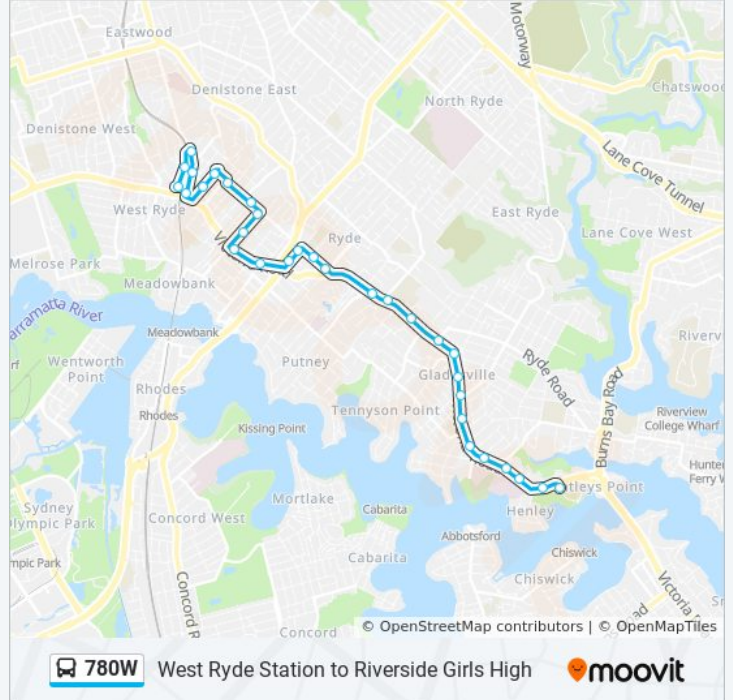

Use the Moovit App to find the closest 780W bus station near you and find out when is the next 780W bus arriving.

Direction: Riverside Girls HS

31 stops

[VIEW LINE SCHEDULE](#)

- West Ryde Station, Stand D
- West Pde before Miriam Rd
- Ryedale Rd after Marlow Ave
- Ryde Eastwood Leagues Club, Ryedale Rd
- Ryedale Rd opp West Ryde Station
- Anzac Park, Anzac Ave
- Anzac Ave before Orchard St
- Parkes St after Hermitage Rd
- TAFE Northern Sydney, Parkes St
- Bowden St after Parkes St
- Bowden St after Sewell St
- Victoria Rd after Bowden St
- Victoria Rd opp Ryde Police Station
- Ryde Wesley Uniting Church, Church St
- Top Ryde Shops, Church St
- Blaxland Rd at Argyle Ave
- Blaxland Rd at Princes St
- Victoria Rd opp St Charles Primary School
- Holy Cross College, Victoria Rd
- Victoria Rd opp Weaver St
- Victoria Rd at Monash Rd

Stops: 31

Trip Duration: 25 min

Line Summary:

Victoria Rd at Westminster Rd

Victoria Rd opp Gerard St

GladesHill Presbyterian Church, Victoria Rd

Victoria Rd before Cowell St

Victoria Rd after Batemans Rd

Victoria Rd opp Gladesville Hospital

Victoria Rd at Salter St

Victoria Rd after Salter St

Victoria Rd opp Gladesville Reserve

Riverside Girls High School, Huntleys Point Rd,
Stand 1

Direction: West Ryde

25 stops

780W bus Info

Direction: West Ryde

Stops: 25

Trip Duration: 32 min

Line Summary:

Orchard St at Anzac Ave

Anzac Ave before Wattle St

West Ryde Station, Ryedale Rd