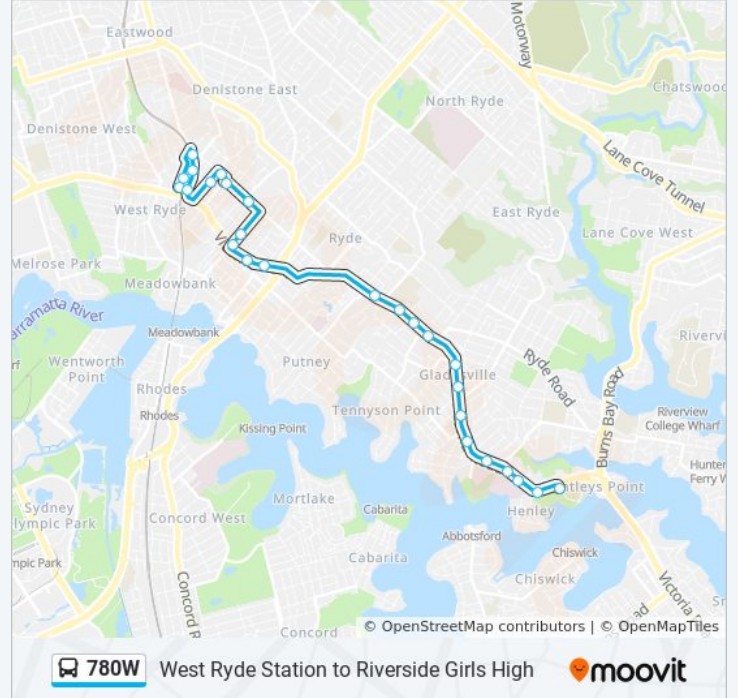

Stops: 31

Trip Duration: 25 min

Line Summary:

Victoria Rd at Westminster Rd

Victoria Rd opp Gerard St

GladesHill Presbyterian Church, Victoria Rd

Victoria Rd before Cowell St

Victoria Rd after Batemans Rd

Victoria Rd opp Gladesville Hospital

Victoria Rd at Salter St

Victoria Rd after Salter St

Victoria Rd opp Gladesville Reserve

Riverside Girls High School, Huntleys Point Rd,
Stand 1

Direction: West Ryde

25 stops

780W bus Info

Direction: West Ryde

Stops: 25

Trip Duration: 32 min

Line Summary:

Orchard St at Anzac Ave

Anzac Ave before Wattle St

West Ryde Station, Ryedale Rd

Ryedale Rd opp Ryde Eastwood Leagues Club

Ryedale Rd before Marlow Ave

West Pde after Miriam Rd

West Ryde Station, Stand D

780W bus time schedules and route maps are available in an offline PDF at moovitapp.com. Use the [Moovit App](#) to see live bus times, train schedule or subway schedule, and step-by-step directions for all public transit in Sydney.