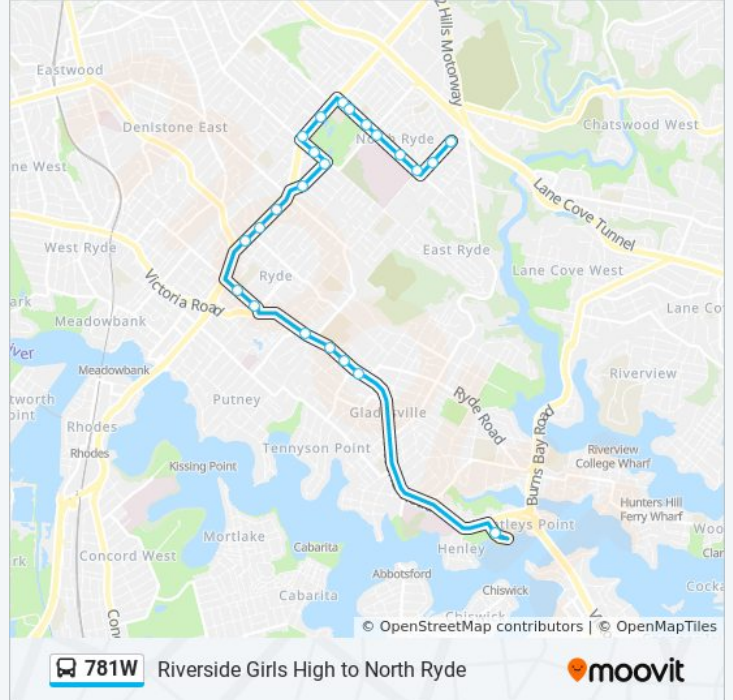

 **781W**

Riverside Girls High to North Ryde

Get The App

The 781W bus line Riverside Girls High to North Ryde has one route. For regular weekdays, their operation hours are: (1) North Ryde: 15:16
Use the Moovit App to find the closest 781W bus station near you and find out when is the next 781W bus arriving.

Direction: North Ryde

23 stops

[VIEW LINE SCHEDULE](#)

- Riverside Girls High School, Huntleys Point Rd, Stand 2
- Victoria Rd before Tennyson Rd
- Victoria Rd at Weaver St
- Ryde Aquatic Leisure Centre, Victoria Rd
- St Charles Primary School, Victoria Rd
- Blaxland Rd before Hatton St
- Blaxland Rd opp Top Ryde Community Health Centre
- Lane Cove Rd at Price St
- Lane Cove Rd at Wolger Rd
- Lane Cove Rd opp Seventh Day Adventist Church
- Goulding Rd opp Macleay St
- Goulding Rd at Twin Rd
- Twin Rd opp North Ryde Golf Club
- Lane Cove Rd after Bridge Rd
- Lane Cove Rd before Ford St
- Coxs Rd after Lane Cove Rd
- Coxs Rd opp North Ryde Primary School
- Holy Spirit Primary School, Coxs Rd
- Coxs Rd at Rynie St
- Coxs Rd after Blamey St
- Coxs Rd opp Badajoz Rd

781W bus Time Schedule

North Ryde Route Timetable:

Sunday	Not Operational
Monday	15:16
Tuesday	15:16
Wednesday	15:16
Thursday	14:40
Friday	15:16
Saturday	Not Operational

781W bus Info

Direction: North Ryde

Stops: 23

Trip Duration: 31 min

Line Summary:

Blenheim Rd after Cutler Pde

Blenheim Rd opp Clarence St

781W bus time schedules and route maps are available in an offline PDF at moovitapp.com. Use the Moovit App to see live bus times, train schedule or subway schedule, and step-by-step directions for all public transit in Sydney.