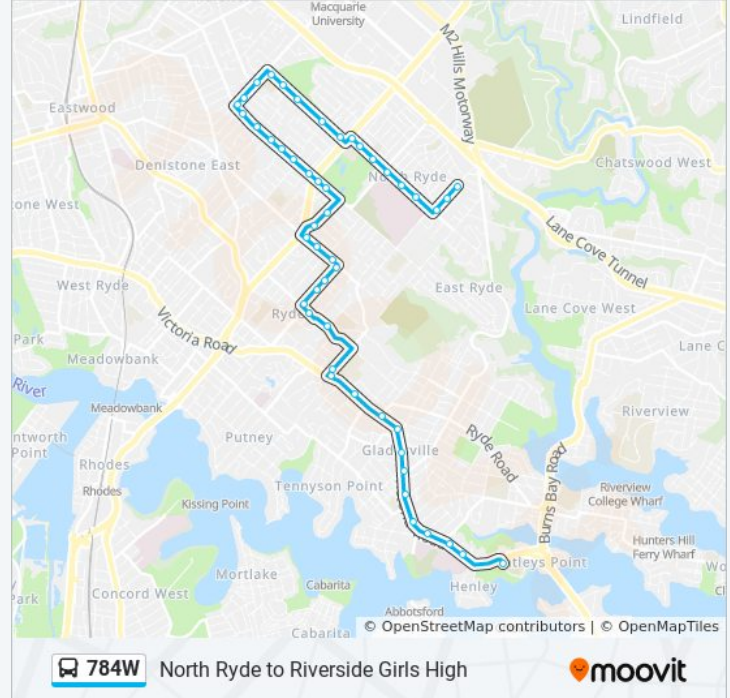

Use the Moovit App to find the closest 784W bus station near you and find out when is the next 784W bus arriving.

Direction: North Ryde

38 stops

[VIEW LINE SCHEDULE](#)

Riverside Girls High School, Huntleys Point Rd,
Stand 2

784W bus Info

Direction: North Ryde

Stops: 38

Trip Duration: 37 min

Line Summary:

Bridge Rd before Ellen St

Bridge Rd at Watts Rd

Herring Rd opp Bridge Rd

Buffalo Rd at Malvina Rd

Holy Cross College, Cressy Rd

Holy Cross College, Victoria Rd

Victoria Rd opp Weaver St

Victoria Rd at Monash Rd

Victoria Rd at Westminster Rd

Victoria Rd opp Gerard St

GladesHill Presbyterian Church, Victoria Rd

Victoria Rd before Cowell St

Victoria Rd after Batemans Rd

Victoria Rd opp Gladesville Hospital

Victoria Rd at Salter St

Victoria Rd after Salter St

Riverside Girls High School, Huntleys Point Rd,
Stand 1

784W bus time schedules and route maps are available in an offline PDF at moovitapp.com. Use the [Moovit App](#) to see live bus times, train schedule or subway schedule, and step-by-step directions for all public transit in Sydney.