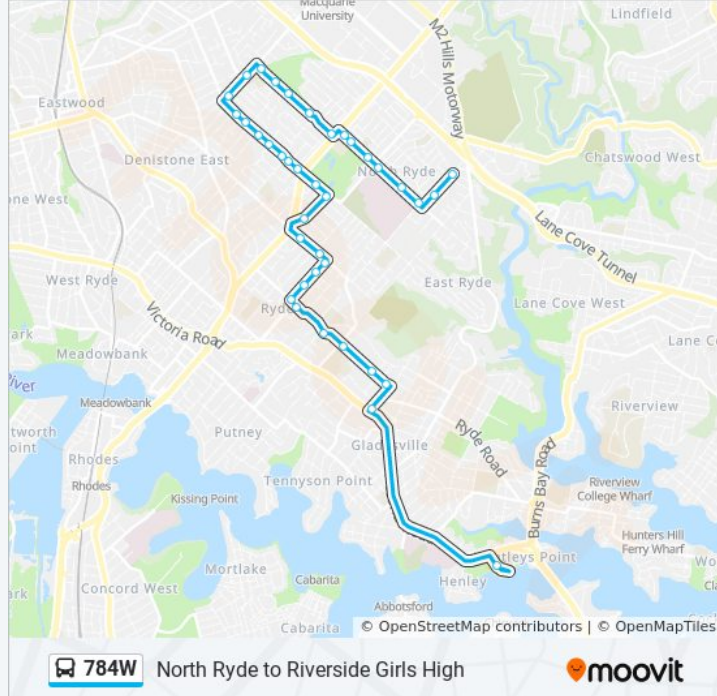

Use the Moovit App to find the closest 784W bus station near you and find out when is the next 784W bus arriving.

Direction: North Ryde

38 stops

[VIEW LINE SCHEDULE](#)

Riverside Girls High School, Huntleys Point Rd,
Stand 2

784W bus Info

Direction: North Ryde

Stops: 38

Trip Duration: 37 min

Line Summary:

Bridge Rd before Ellen St

Bridge Rd at Watts Rd

Herring Rd opp Bridge Rd

Coxs Rd opp North Ryde Primary School

Holy Spirit Primary School, Coxs Rd

Coxs Rd at Ryrie St

Coxs Rd after Blamey St

Coxs Rd opp Badajoz Rd

Blenheim Rd after Cutler Pde

Blenheim Rd opp Clarence St

Direction: Riverside Girls HS

49 stops

[VIEW LINE SCHEDULE](#)

Blenheim Rd opp Edmondson St

Blenheim Rd after Jopling St

North Ryde Shops, Blenheim Rd

Coxs Rd opp Blamey St

Macquarie Hospital, Coxs Rd

Coxs Rd opp Ryrie St