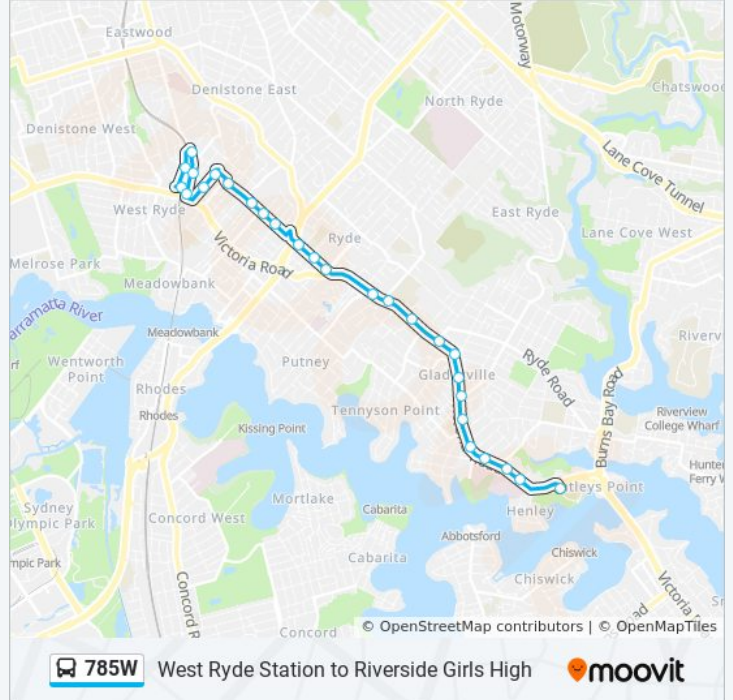

## West Ryde Station to Riverside Girls High

Get The App

The 785W bus line West Ryde Station to Riverside Girls High has one route. For regular weekdays, their operation hours are:

(1) Riverside Girls HS: 08:31

### Direction: Riverside Girls HS

27 stops

[VIEW LINE SCHEDULE](#)

- West Ryde Station, Stand B
- West Pde before Miriam Rd
- Ryedale Rd after Marlow Ave
- Ryde Eastwood Leagues Club, Ryedale Rd
- Ryedale Rd opp West Ryde Station
- Anzac Park, Anzac Ave
- Anzac Ave before Orchard St
- Parkes St after Hermitage Rd
- TAFE Northern Sydney, Parkes St
- Parkes St at Hinkler Ave
- Parkes St before Samuel St
- Top Ryde City Shopping Centre, Blaxland Rd
- Blaxland Rd at Argyle Ave
- Blaxland Rd at Princes St
- Victoria Rd opp St Charles Primary School
- Holy Cross College, Victoria Rd
- Victoria Rd opp Weaver St
- Victoria Rd at Monash Rd
- Victoria Rd at Westminster Rd
- Victoria Rd opp Gerard St
- GladesHill Presbyterian Church, Victoria Rd

### 785W bus Info

**Direction:** Riverside Girls HS

**Stops:** 27

**Trip Duration:** 24 min

**Line Summary:**

Victoria Rd before Cowell St

Victoria Rd after Batemans Rd

Victoria Rd opp Gladesville Hospital

Victoria Rd at Salter St

Victoria Rd after Salter St

Riverside Girls High School, Huntleys Point Rd,  
Stand 1

785W bus time schedules and route maps are available in an offline PDF at [moovitapp.com](https://moovitapp.com). Use the Moovit App to see live bus times, train schedule or subway schedule, and step-by-step directions for all public transit in Sydney.