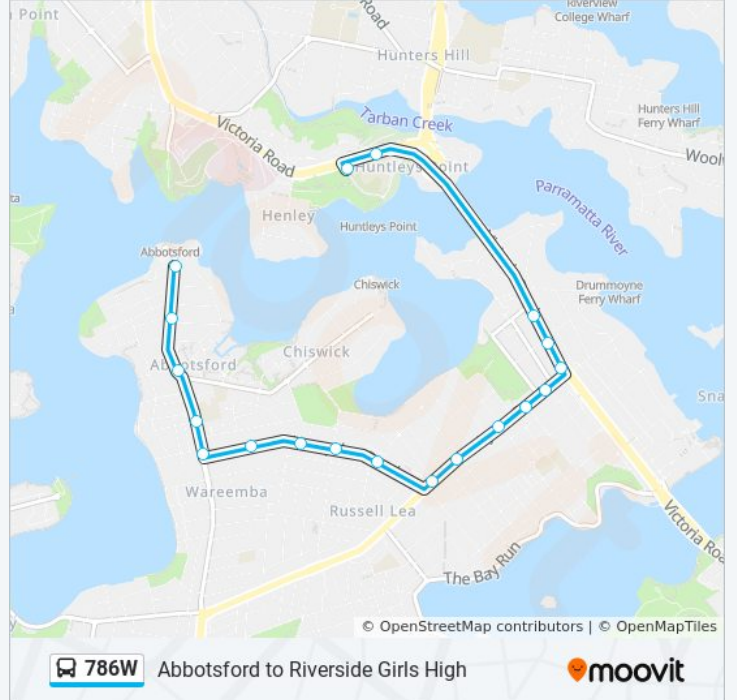

 **786W**

Abbotsford to Riverside Girls High

Get The App

The 786W bus line Abbotsford to Riverside Girls High has one route. For regular weekdays, their operation hours are:

(1) Riverside Girls HS: 08:33

Use the Moovit App to find the closest 786W bus station near you and find out when is the next 786W bus arriving.

Direction: Riverside Girls HS

19 stops

[VIEW LINE SCHEDULE](#)

Abbotsford Wharf, Great North Rd
Great North Rd opp Altona St
Great North Rd at Blackwall Point Rd
Abbotsford Public School, Great North Rd
Great North Rd at Hampden Rd
Hampden Rd at Bourke Pl
Hampden Rd before Margaret St
Hampden Rd at Sibbick St
Hampden Rd at The Parade
Lyons Rd at Byrne Ave
Lyons Rd at Gipps St
Lyons Rd at Thompson St
Lyons Rd opp Tranmere St
Lyons Rd after Bayswater St
Victoria Rd after Lyons Rd
Victoria Rd at Tavistock St
Victoria Rd before Westbourne St
Riverside Girls High School, Victoria Rd
Riverside Girls High School, Huntleys Point Rd,
Stand 1

786W bus Time Schedule

Riverside Girls HS Route Timetable:

Sunday	Not Operational
Monday	08:33
Tuesday	08:33
Wednesday	08:33
Thursday	08:33
Friday	08:33
Saturday	Not Operational

786W bus Info

Direction: Riverside Girls HS

Stops: 19

Trip Duration: 16 min

Line Summary:

786W bus time schedules and route maps are available in an offline PDF at moovitapp.com. Use the [Moovit App](#) to see live bus times, train schedule or subway schedule, and step-by-step directions for all public transit in Sydney.