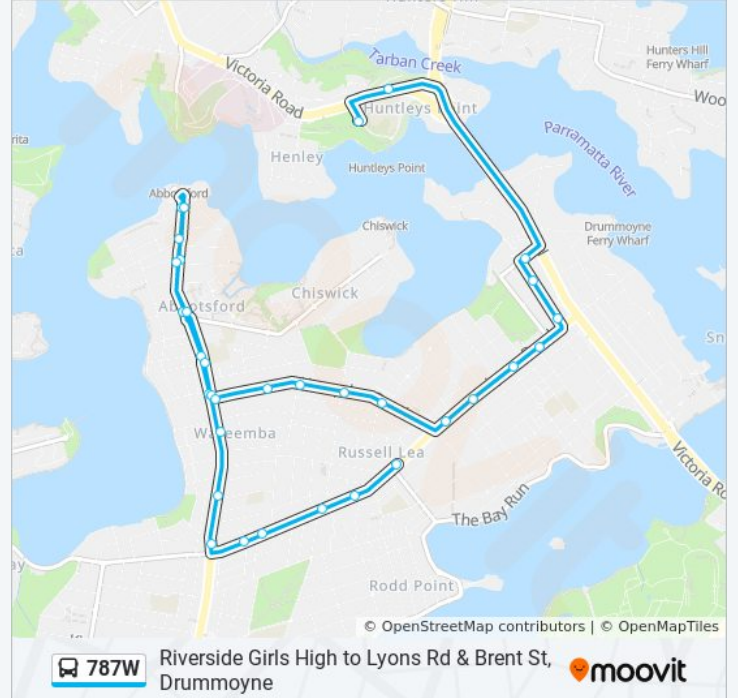

 787W

Riverside Girls High to Lyons Rd & Brent St, Drummoyne

Get The App

The 787W bus line Riverside Girls High to Lyons Rd & Brent St, Drummoyne has one route. For regular weekdays, their operation hours are:

Riverside Girls High School, Huntleys Point Rd, Stand 3

Victoria Rd opp Riverside Girls High School

Westbourne St at Marlborough St

Marlborough St before Tavistock St

Marlborough St before Lyons Rd

Lyons Rd at Tranmere St

Trip Duration: 27 min

Line Summary:

Abbotsford Wharf, Great North Rd

Great North Rd opp Altona St

Great North Rd at Blackwall Point Rd

Abbotsford Public School, Great North Rd

Great North Rd at Hampden Rd

Great North Rd at Coranto St

Great North Rd at Halley St

Great North Rd before Lyons Rd

Storey Park, Lyons Rd

Lyons Rd before Pine Ave

Lyons Rd at Myalora St

Lyons Rd opp Lamrock Ave

Lyons Rd at Mons St

787W bus time schedules and route maps are available in an offline PDF at moovitapp.com. Use the Moovit App to see live bus times, train schedule or subway schedule, and step-by-step directions for all public transit in Sydney.