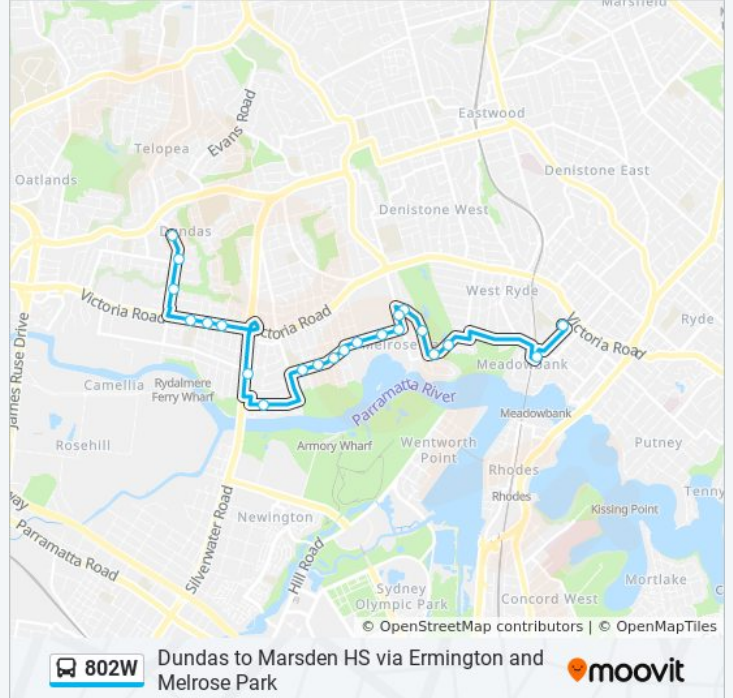

(1) Marsden HS, Macpherson St: 08:16(2) Park Rd Nr Dora Cr: 15:15

Use the Moovit App to find the closest 802W bus station near you and find out when is the next 802W bus arriving.

**Direction: Marsden HS, Macpherson St**

**802W bus Info**

**Direction:** Marsden HS, Macpherson St

**Stops:** 22

**Trip Duration:** 29 min

**Line Summary:**

**Direction: Park Rd Nr Dora Cr**

29 stops

[VIEW LINE SCHEDULE](#)

- Marsden High School, MacPherson St
- Meadowbank Public School, Rhodes St
- Victoria Rd at Gaza Rd
- Victoria Rd before Endeavour St
- Victoria Rd after Riverview St
- Adelaide St at Moss St
- Adelaide St opp Deakin St
- Adelaide St at Constitution Rd West
- Meadowbank Park, Andrew St
- Andrew St at Macintosh Ave
- Cobham Ave at Andrew St
- Cobham Ave before Parer St
- Taylor Ave before Wharf Rd
- Jennifer Park, Wharf Rd
- Hope St after Wharf Rd
- Hope St at Waratah St
- Hope St at Hughes Ave
- Boronia St after Atkins Rd

**802W bus Info**

**Direction:** Park Rd Nr Dora Cr

**Stops:** 29

**Trip Duration:** 35 min

**Line Summary:**

Boronia St after Trumper St

Boronia St before Murdoch St

Boronia St after Boyle St