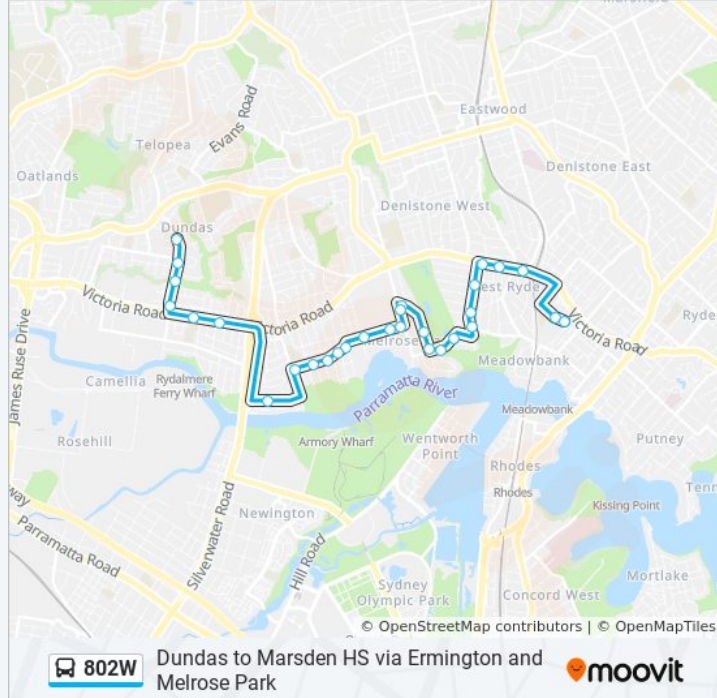

Boronia St after Trumper St

Boronia St before Murdoch St

Boronia St after Boyle St

Boronia St at Spurway St

Seamist Ave at Corsair St

Victoria Rd at Patricia St

Rydalmere Public School, Victoria Rd

Park Rd at Pine St

Park Rd opp Parkland Ave

Park Rd at Calder Rd

Park Rd at Dora Cres

802W bus time schedules and route maps are available in an offline PDF at moovitapp.com. Use the [Moovit App](#) to see live bus times, train schedule or subway schedule, and step-by-step directions for all public transit in Sydney.

[About Moovit](#) • [MaaS Solutions](#) • [Supported Countries](#) • [Mooviter Community](#)

© 2024 Moovit - All Rights Reserved

Check Live Arrival Times