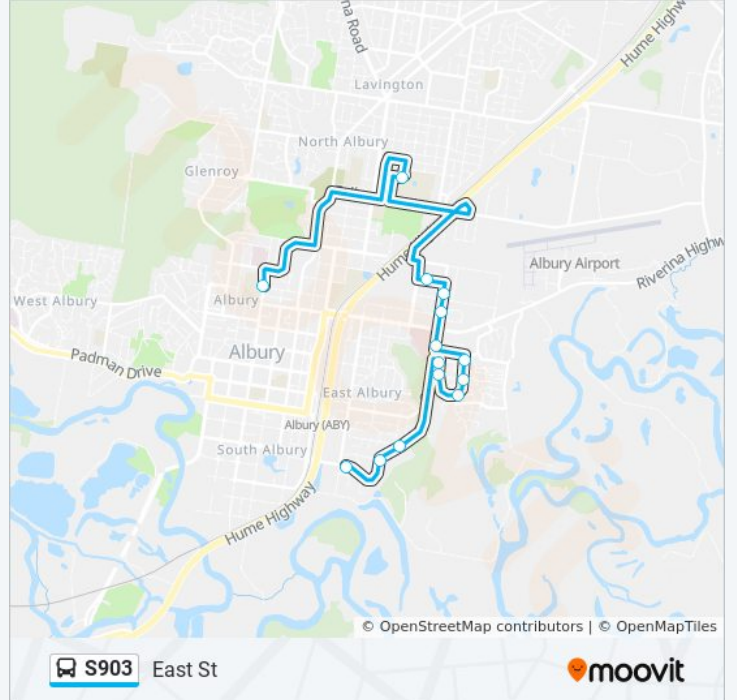

## Direction: East St

14 stops

[VIEW LINE SCHEDULE](#)

Albury High School, Kiewa St

Xavier High School and St Anne's Primary School,  
Curlew Cres

St Patricks Tennis Club, Andrews St

East St before Alexandra St

East St opp Wirraway St

East St opp Bimbadeen Ave

East St before Schubach St

## S903 bus Time Schedule

East St Route Timetable:

Sunday	Not Operational
Monday	15:35
Tuesday	15:35
Wednesday	15:35
Thursday	15:35
Friday	15:35
Saturday	Not Operational

## S903 bus Info

**Direction:** East St

**Stops:** 14

**Trip Duration:** 35 min

**Line Summary:**

S903 bus time schedules and route maps are available in an offline PDF at [moovitapp.com](https://moovitapp.com). Use the Moovit App to see live bus times, train schedule or subway schedule, and step-by-step directions for all public transit in Sydney.