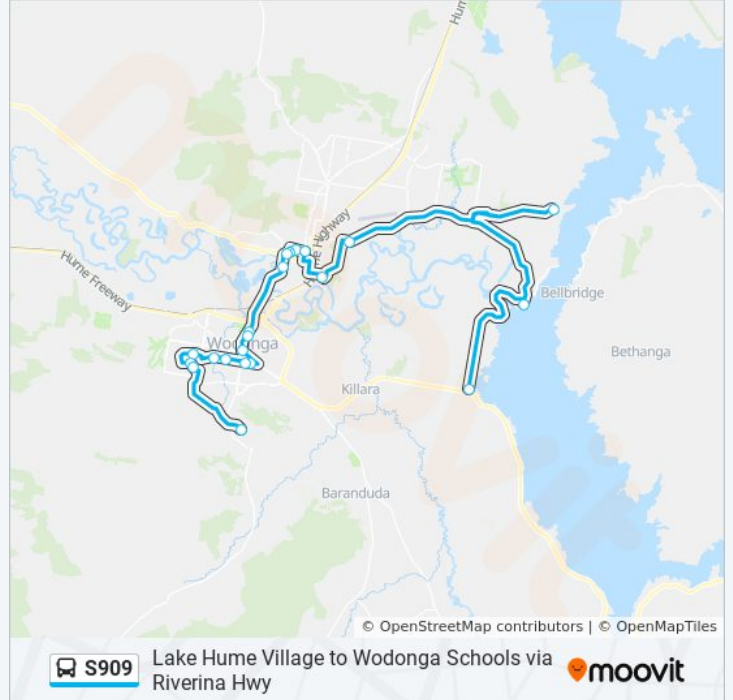

## Lake Hume Village to Wodonga Schools via Riverina Hwy

Get The App

The S909 bus line Lake Hume Village to Wodonga Schools via Riverina Hwy has one route. For regular weekdays, their operation hours are:

### Direction: Wodonga

21 stops

[VIEW LINE SCHEDULE](#)

- Bonegilla Rd opp Mitchell St
- Murray St opp Elm Ave
- 384 Knoble Rd
- Peards Nursery, Borella Rd
- East St at Alison Ct
- David St at Dean St
- Dean St opp QEII Square
- West End Plaza, Townsend St
- Smollett St before Wodonga Pl
- Wodonga Pl opp Noreuil Park
- Baker Hyundai/High St
- Red Rooster/High St
- Water Tower Park/High St
- Mitchell Secondary College, Brockley St
- Wodonga Primary School, Brockley St
- Brockley St opp Wodonga Senior Secondary College
- St Monicas Catholic School/Brockley St
- Wodonga Middle Years College/Emerald Ave
- Flying Fruit Fly School/Silva Dr
- Melrose Primary School/Silva Dr

### S909 bus Time Schedule

Wodonga Route Timetable:

Sunday	Not Operational
Monday	07:30
Tuesday	07:30
Wednesday	07:30
Thursday	07:30
Friday	07:30
Saturday	Not Operational

### S909 bus Info

**Direction:** Wodonga

**Stops:** 21

**Trip Duration:** 85 min

**Line Summary:**

S909 bus time schedules and route maps are available in an offline PDF at [moovitapp.com](https://moovitapp.com). Use the Moovit App to see live bus times, train schedule or subway schedule, and step-by-step directions for all public transit in Sydney.