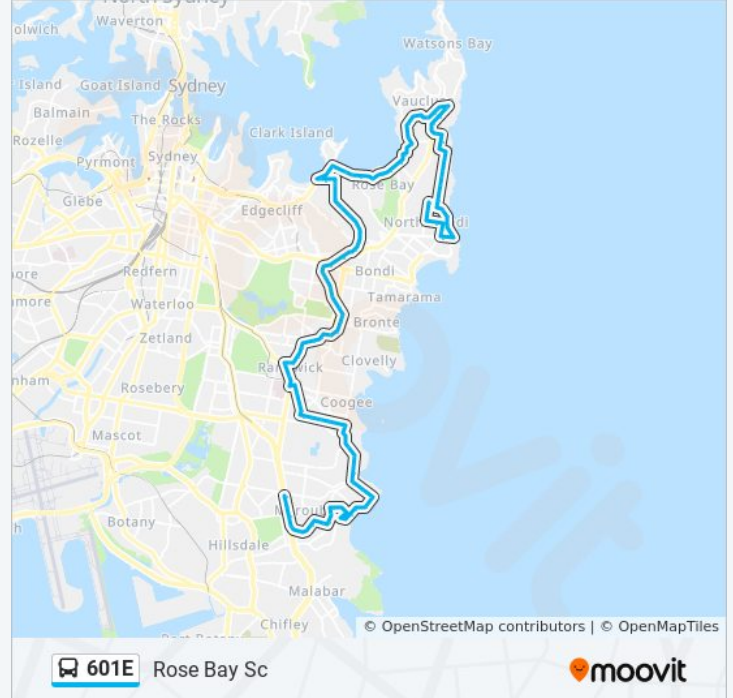

Stops: 94

Trip Duration: 92 min

Line Summary:

Oberon St at Mount St

Oberon St at Hendy St

Oberon St opp Henry St

Oberon St before Canberra St

Canberra St at Howard St

Waverley Public School, Bronte Rd

Bronte Rd before Birrell St

Bronte Rd opp Allens Pde

Oxford Street Mall, Bronte Rd

Westfield Bondi Junction, Oxford St

Old South Head Rd before Edgecliff Rd

Victoria Rd after Old South Head Rd

Victoria Rd opp Bellevue Hill Public School

Bradley Avenue Reserve, Victoria Rd

Victoria Rd at Rivers St

Victoria Rd before March St

Victoria Rd at Mansion Rd

Victoria Rd opp Drumalbyn Rd

Victoria Rd opp Cranbrook Rd