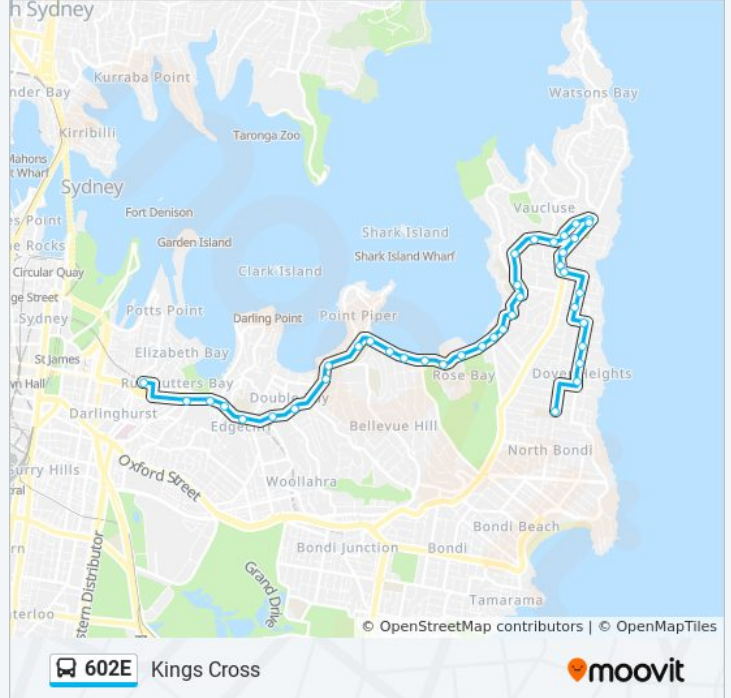

 **602E**

Kings Cross

Get The App

The 602E bus line Kings Cross has one route. For regular weekdays, their operation hours are:

(1) Kings Cross: 15:25

Use the Moovit App to find the closest 602E bus station near you and find out when is the next 602E bus arriving.

Direction: Kings Cross

40 stops

[VIEW LINE SCHEDULE](#)

Rose Bay Secondary College, Stand 2, Hardy St

Military Rd at Dover Rd

Military Rd at Blake St

Military Rd opp Weonga Rd

Dudley Page Reserve, Lancaster Rd

New South Head Rd at Old South Head Rd

New South Head Rd opp Serpentine Pde

New South Head Rd at Laguna St

New South Head Rd before Girilang Ave

New South Head Rd near Captain Pipers Rd

New South Head Rd at Clairvaux Rd

602E bus Info

Direction: Kings Cross

Stops: 40

Trip Duration: 30 min

Line Summary:

New South Head Rd at Newcastle St
New South Head Rd at Norwich Rd
New South Head Rd at Kent Rd
New South Head Rd at Elanora St
New South Head Rd at O'Sullivan Rd
New South Head Rd at Salisbury Rd
New South Head Rd at Cranbrook Rd
New South Head Rd at Rose Bay Ave
New South Head Rd opp Wolseley Rd
New South Head Rd after Victoria Rd
New South Head Rd at Preston Ave
New South Head Rd opp Knox St
New South Head Rd opp Henrietta St
Edgecliff Station, New South Head Rd, Stand N
New South Head Rd opp Mona Rd
New South Head Rd opp New Beach Rd
Craigend St after Neild Ave
Kings Cross Station, Bayswater Rd, Stand D