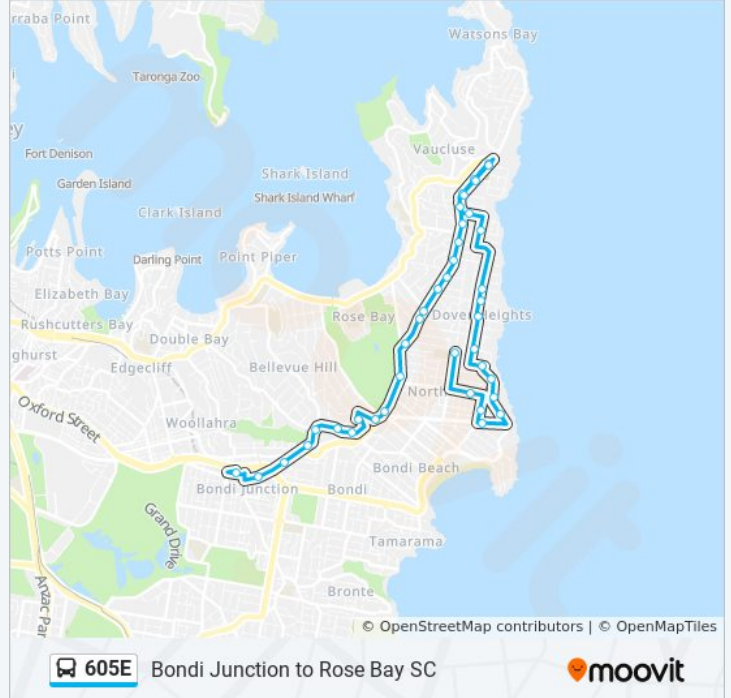

 **605E**

Bondi Junction to Rose Bay SC

Get The App

The 605E bus line Bondi Junction to Rose Bay SC has one route. For regular weekdays, their operation hours are:

(1) Rose Bay Sc: 08:06

Use the Moovit App to find the closest 605E bus station near you and find out when is the next 605E bus arriving.

Direction: Rose Bay Sc

40 stops

[VIEW LINE SCHEDULE](#)

- Bondi Junction Station, Stand M
- Westfield Bondi Junction, Oxford St
- Old South Head Rd before Edgecliff Rd
- Victoria Rd after Old South Head Rd
- Victoria Rd opp Bellevue Hill Public School
- Birriga Rd opp Banksia Rd
- Birriga Rd at Bennelong Cres
- Birriga Rd at Bundarra Rd
- Birriga Rd before O'Sullivan Rd
- Old South Head Rd after O'Sullivan Rd
- Old South Head Rd opp Roe St
- Old South Head Rd opp Chaleyer St
- Old South Head Rd at Wilberforce Ave
- Old South Head Rd at Dover Rd
- Old South Head Rd opp Roberts St
- Old South Head Rd opp Princess St
- Old South Head Rd opp Lancaster Rd
- Old South Head Rd opp Kobada Rd
- Old South Head Rd at Captain Pipers Rd
- Old South Head Rd at Clarendon St
- Old South Head Rd at Billong Ave
- Old South Head Rd at Laguna St

Direction: Rose Bay Sc

Stops: 40

Trip Duration: 34 min

Line Summary:

Old South Head Rd opp South Head Cemetery

South Head Cemetery, Old South Head Rd

Old South Head Rd at Burge St

Old South Head Rd near Billong Av

Hugh Bamford Reserve, Military Rd

Military Rd opp O'Donnell St

Blair St before Wairoa Ave

Wairoa Ave at O'Donnell St

Murriverie Rd at Knowles Ave

Rose Bay Secondary College, Stand 2, Hardy St

605E bus time schedules and route maps are available in an offline PDF at moovitapp.com. Use the [Moovit App](#) to see live bus times, train schedule or subway schedule, and step-by-step directions for all public transit in Sydney.