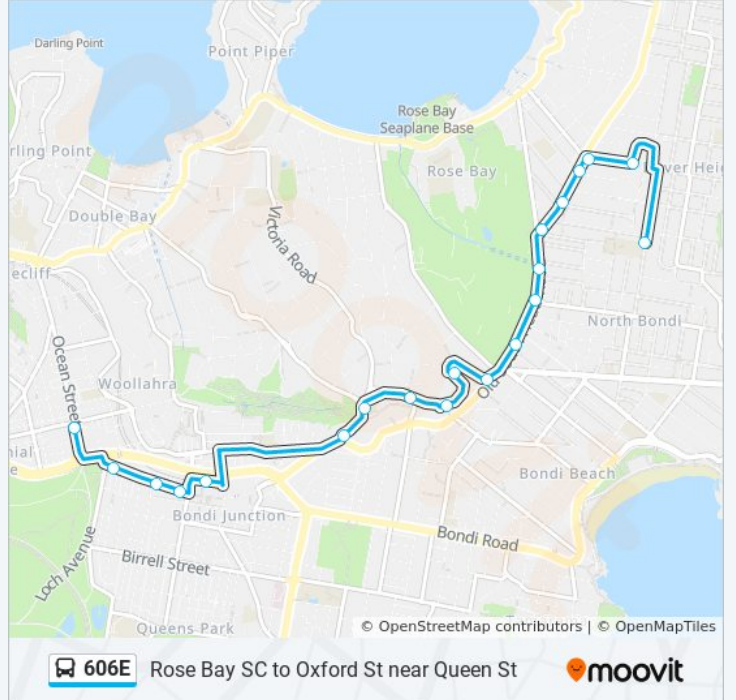

The 606E bus line Rose Bay SC to Oxford St near Queen St has one route. For regular weekdays, their operation hours are:

(1) Ocean & Queen Sts: 15:15

Use the Moovit App to find the closest 606E bus station near you and find out when is the next 606E bus arriving.

Direction: Ocean & Queen Sts

20 stops

[VIEW LINE SCHEDULE](#)

- Rose Bay Secondary College, Stand 2, Hardy St
- Victory St at Dover Rd
- Dover Rd at Old South Head Rd
- Old South Head Rd at Beaumont St
- Old South Head Rd at Onslow St
- Old South Head Rd at The Avenue
- Old South Head Rd after Owen St
- Old South Head Rd at Murriverie Rd
- Old South Head Rd after Warners Ave
- Birriga Rd after Old South Head Rd
- Birriga Rd opp Bundarra Rd
- Birriga Rd opp Bennelong Cres
- Birriga Rd at Banksia Rd
- Bellevue Hill Public School, Victoria Rd
- Victoria Rd at Old South Head Rd
- Bondi Junction Station, Stand M
- Oxford St after Newland St
- Oxford St at Denison St
- Oxford St before York Rd
- Ocean St at Queen St

606E bus Time Schedule

Ocean & Queen Sts Route Timetable:

Sunday	Not Operational
Monday	15:15
Tuesday	14:15
Wednesday	15:15
Thursday	15:15
Friday	15:15
Saturday	Not Operational

606E bus Info

Direction: Ocean & Queen Sts

Stops: 20

Trip Duration: 26 min

Line Summary:

606E bus time schedules and route maps are available in an offline PDF at moovitapp.com. Use the Moovit App to see live bus times, train schedule or subway schedule, and step-by-step directions for all public transit in Sydney.