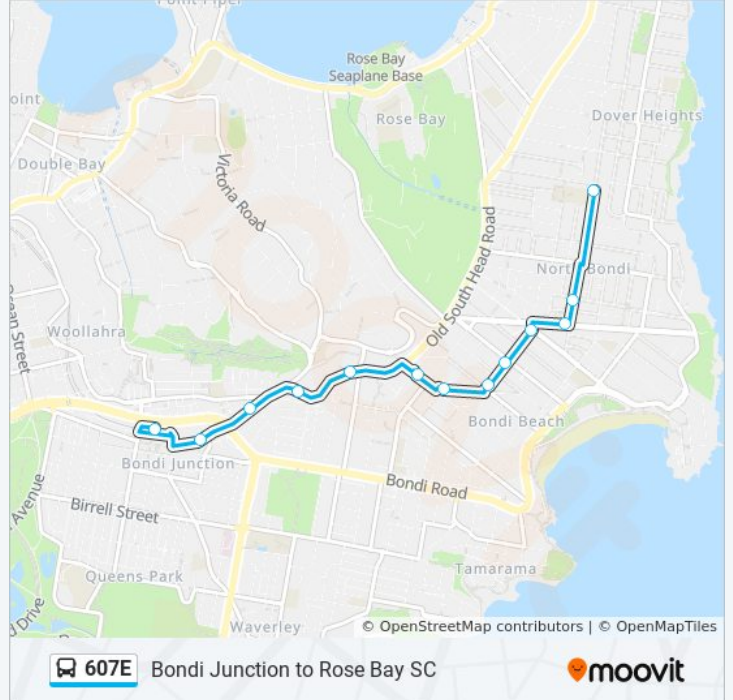

 607E

Bondi Junction to Rose Bay SC

Get The App

The 607E bus line Bondi Junction to Rose Bay SC has one route. For regular weekdays, their operation hours are:

(1) Rose Bay Sc: 08:21 - 08:24

Use the Moovit App to find the closest 607E bus station near you and find out when is the next 607E bus arriving.

Direction: Rose Bay Sc

13 stops

[VIEW LINE SCHEDULE](#)

Bondi Junction Station, Stand M

Westfield Bondi Junction, Oxford St

Old South Head Rd before Edgecliff Rd

Old South Head Rd after Victoria Rd

Old South Head Rd before Banksia Rd

O'Brien St at Simpson St

O'Brien St opp Barracluff Ave

Glenayr Ave at Hall St

Glenayr Ave at Curlewis St

Glenayr Ave opp Warners Ave

Galilee Primary School, Blair St

Mitchell St at O'Donnell St

Rose Bay Secondary College, Stand 2, Hardy St

607E bus Info

Direction: Rose Bay Sc

Stops: 13

Trip Duration: 17 min

Line Summary:

607E bus time schedules and route maps are available in an offline PDF at moovitapp.com. Use the Moovit App to see live bus times, train schedule or subway schedule, and step-by-step directions for all public transit in Sydney.