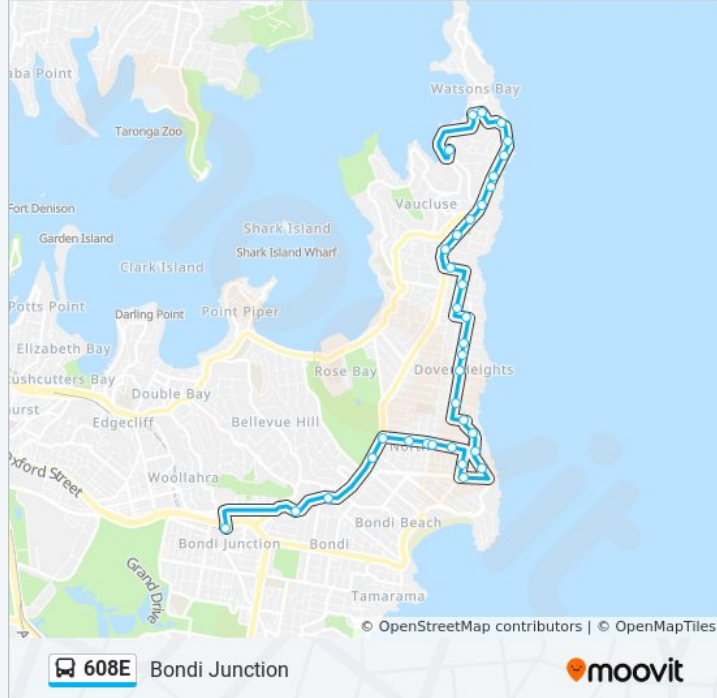

Direction: Bondi Junction

35 stops

[VIEW LINE SCHEDULE](#)

- Hopetoun Ave at Village High Rd
- Hopetoun Ave at Salisbury St
- Old South Head Rd opp Salisbury St
- Gap Park, Old South Head Rd
- Signal Hill Reserve, Old South Head Rd
- Old South Head Rd opp Cambridge Ave
- Old South Head Rd opp Georges Rd
- Old South Head Rd opp Macquarie Lighthouse
- Christison Park, Old South Head Rd
- South Head Cemetery, Old South Head Rd
- Old South Head Rd at Burge St
- Old South Head Rd near Billong Av
- Kimberley Reserve, Military Rd
- Military Rd at Oceanview Ave
- Peel St at George St
- Lancaster Rd opp Dudley Page Reserve
- Military Rd at Weonga Rd
- Military Rd at Blake St
- Military Rd at Dover Rd
- Military Rd at Raleigh St
- Military Rd after Arthur St
- Military Rd at Wentworth St

Stops: 35

Trip Duration: 34 min

Line Summary:

Hugh Bamford Reserve, Military Rd

Military Rd opp O'Donnell St

Blair St before Wairoa Ave

Wairoa Ave at O'Donnell St

Murriverie Rd at Knowles Ave

Murriverie Rd at Mitchell St

Murriverie Rd after Mitchell St

Murriverie Rd opp Justus St

Murriverie Rd at Old South Head Rd

Old South Head Rd after Warners Ave

Old South Head Rd before Penkivil St

Old South Head Rd after Flood St

Bondi Junction Station, Stand P

Direction: Vaucluse PS

22 stops

[VIEW LINE SCHEDULE](#)

Rose Bay Secondary College, Stand 2, Hardy St

Military Rd at Dover Rd

Military Rd at Blake St

Military Rd opp Weonga Rd