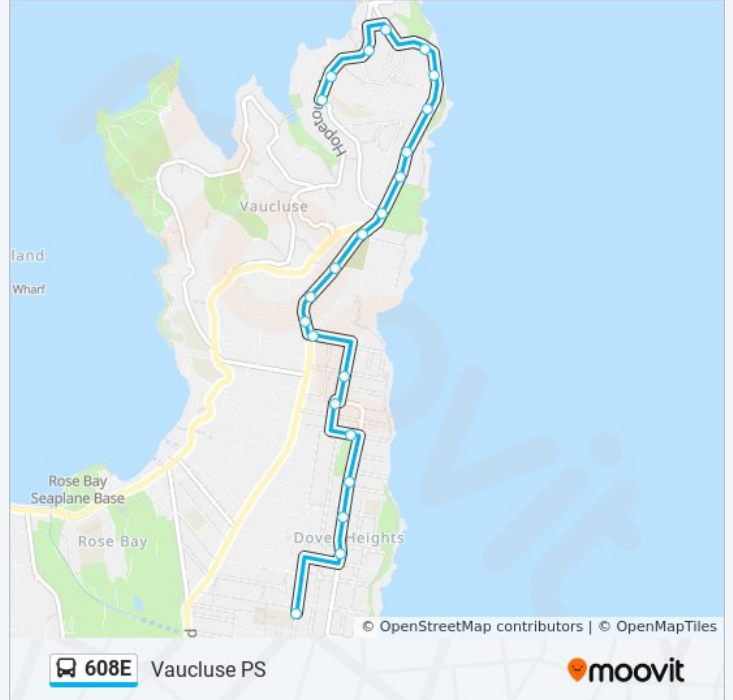

Direction: Bondi Junction

35 stops

[VIEW LINE SCHEDULE](#)

- Hopetoun Ave at Village High Rd
- Hopetoun Ave at Salisbury St
- Old South Head Rd opp Salisbury St
- Gap Park, Old South Head Rd
- Signal Hill Reserve, Old South Head Rd
- Old South Head Rd opp Cambridge Ave
- Old South Head Rd opp Georges Rd
- Old South Head Rd opp Macquarie Lighthouse
- Christison Park, Old South Head Rd
- South Head Cemetery, Old South Head Rd
- Old South Head Rd at Burge St
- Old South Head Rd near Billong Av
- Kimberley Reserve, Military Rd
- Military Rd at Oceanview Ave
- Peel St at George St
- Lancaster Rd opp Dudley Page Reserve
- Military Rd at Weonga Rd
- Military Rd at Blake St
- Military Rd at Dover Rd
- Military Rd at Raleigh St
- Military Rd after Arthur St
- Military Rd at Wentworth St

Stops: 35

Trip Duration: 34 min

Line Summary:

Hugh Bamford Reserve, Military Rd

Military Rd opp O'Donnell St

Blair St before Wairoa Ave

Wairoa Ave at O'Donnell St

Murriverie Rd at Knowles Ave

Bondi Junction Station, Stand P

Direction: Vaucluse PS

22 stops

[VIEW LINE SCHEDULE](#)

Rose Bay Secondary College, Stand 2, Hardy St

Military Rd at Dover Rd

Military Rd at Blake St

Military Rd opp Weonga Rd

Line Summary:

Old South Head Rd opp Signal Hill Reserve

Old South Head Rd opp Gap Park

Old South Head Rd at Salisbury St

Beach Avenue Reserve, Hopetoun Ave

Hopetoun Ave at Cambridge Ave

Hopetoun Ave at Village High Rd