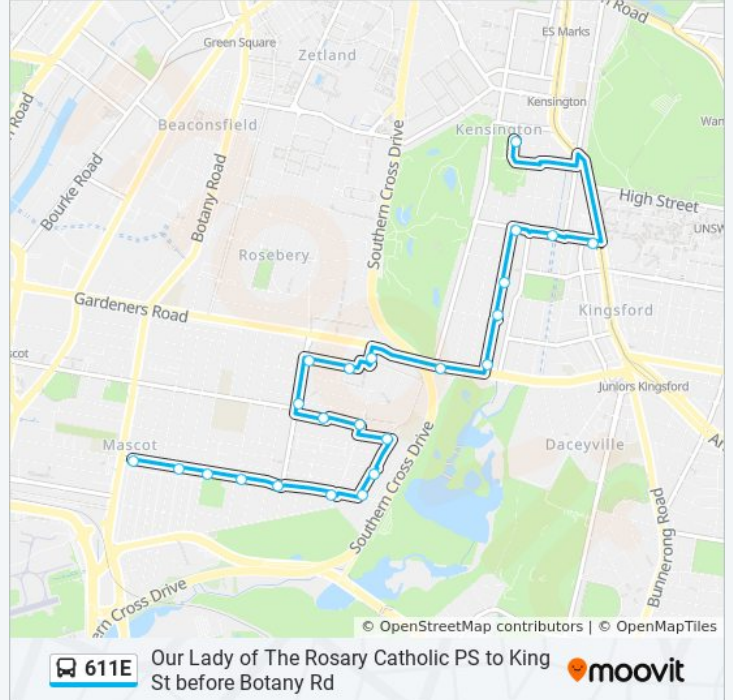

Our Lady of The Rosary Catholic PS to King St before Botany Rd

Get The App

The 611E bus line Our Lady of The Rosary Catholic PS to King St before Botany Rd has one route. For regular weekdays, their operation hours are:

(1) King St & Botany Rd: 15:08 - 15:20

Use the Moovit App to find the closest 611E bus station near you and find out when is the next 611E bus arriving.

Direction: King St & Botany Rd

23 stops

[VIEW LINE SCHEDULE](#)

Lismore St at Florence Ave

Florence Ave at O'Connor St

Florence Ave at King St

King St at St Helena Pde

King St at Maloney St

King St at Hicks Ave

611E bus Time Schedule

King St & Botany Rd Route Timetable:

Stops: 23

Trip Duration: 25 min

Line Summary:

L' Estrange Park, King St

King St opp Wellington St

King St before Botany Rd

611E bus time schedules and route maps are available in an offline PDF at moovitapp.com. Use the [Moovit App](#) to see live bus times, train schedule or subway schedule, and step-by-step directions for all public transit in Sydney.